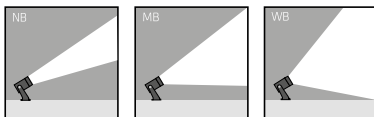

BLOOM MINI

led WHITE

Versione in Tensione - Constant voltage (Vdc)

LED SYSTEM WITH REMOTE DRIVER 24V

code	beam	class	power	W	source	fixture	CCT LED	CRI
5000W/HRRCNB	NB Spot/15°	III	24Vdc	2W	170 lm	130 lm	2700K	80
5000W/WRRCNB	NB Spot/15°	III	24Vdc	2W	170 lm	130 lm	3000K	80
5000W/NRRCNB	NB Spot/15°	III	24Vdc	2W	190 lm	150 lm	4000K	80
5000W/HRRCMB	MB Flood/30°	III	24Vdc	2W	170 lm	125 lm	2700K	80
5000W/WRRCMB	MB Flood/30°	III	24Vdc	2W	170 lm	125 lm	3000K	80
5000W/NRRCMB	MB Flood/30°	III	24Vdc	2W	190 lm	145 lm	4000K	80
5000W/HRRCWB	WB Wide Flood/40°	III	24Vdc	2W	170 lm	120 lm	2700K	80
5000W/WRRCWB	WB Wide Flood/40°	III	24Vdc	2W	170 lm	120 lm	3000K	80
5000W/NRRCWB	WB Wide Flood/40°	III	24Vdc	2W	190 lm	140 lm	4000K	80

Versione in Corrente - Constant current (mA)

LED SYSTEM WITH REMOTE DRIVER max 700mA

code	beam	class	power	W	source	fixture	CCT LED	CRI
5000W/HRCCNB	NB Spot/15°	III	700mA	2W	220 lm	170 lm	2700K	80
5000W/WRCCNB	NB Spot/15°	III	700mA	2W	220 lm	170 lm	3000K	80
5000W/NRCCNB	NB Spot/14°	III	700mA	2W	240 lm	188 lm	4000K	80
5000W/HRCCMB	MB Flood/30°	III	700mA	2W	220 lm	165 lm	2700K	80
5000W/WRCCMB	MB Flood/30°	III	700mA	2W	220 lm	165 lm	3000K	80
5000W/NRCCMB	MB Flood/30°	III	700mA	2W	240 lm	183 lm	4000K	80
5000W/HRCCWB	WB Wide Flood/40°	III	700mA	2W	220 lm	162 lm	2700K	80
5000W/WRCCWB	WB Wide Flood/40°	III	700mA	2W	220 lm	162 lm	3000K	80
5000W/NRCCWB	WB Wide Flood/40°	III	700mA	2W	240 lm	180 lm	4000K	80

Accessories

informazioni sugli accessori a pag. xxx e sul nostro sito web
information about accessories at page xxx and on our website

SPIKE

BELT

DRIVER 24Vdc / mA

HUB for electronic parts