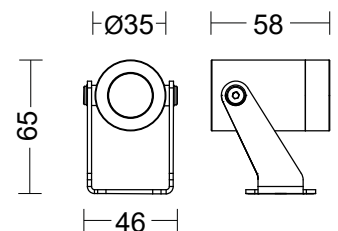

WB FASCIO LARGO 40° - WIDE BEAM 40°

2700K - 3000K - 4000K

Versione in Tensione - Constant voltage (Vdc)

2W con DRIVER REMOTO 24Vdc - 2W REMOTE DRIVER 24Vdc

Versione in Corrente - Constant current (mA)

2W con DRIVER REMOTO MAX 700mA - 2W REMOTE DRIVER max 700mA

Quote espresse in millimetri "mm"
Share expressed in millimeters "mm"

Sizes . H65 x L46 x W58

Specifications

BLOOM MINI

led WHITE

Versione in Tensione - Constant voltage (Vdc)

LED SYSTEM WITH REMOTE DRIVER 24V