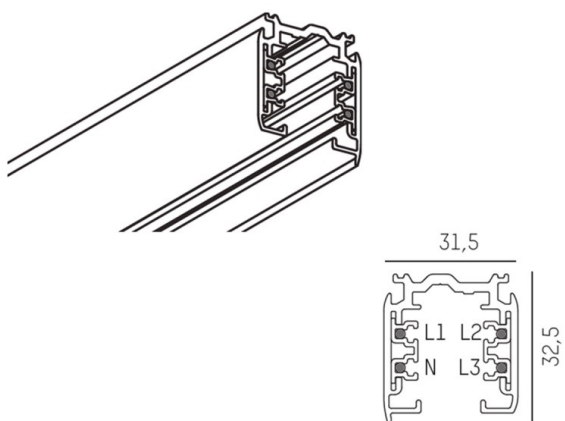

NOA SYSTEM

208-19104303

3 PHASE TRACK SD 3 PHASE TRACK made of aluminium, white, similar to RAL 9016, dimmability: not dimmable, IP20

DRAWING

TECHNICAL DETAILS

Dimming	not dimmable
Voltage [V]	220-240V 50/60Hz
Material	aluminium
Length [mm]	3000
Width [mm]	31,5
Height [mm]	32,5
IP protection class	IP20
Voltage class	protection cl. I
Net weight [kg]	2,49
Colour lamp	white
RAL	9016
EAN-Number	6410014507084

LIGHT DISTRIBUTION CURVE

The values are rated values. Power and luminous flux are initially subject to a tolerance of +/- 10%. Colour temperature tolerance: +/- 150 K. The values apply to an ambient temperature of 25°C unless otherwise specified.

NOA

208-19104302

3 PHASE TRACK SD 3 PHASE TRACK made of aluminium, black, similar to RAL 9005, IP20

DRAWING

TECHNICAL DETAILS

Voltage [V]	220-240V 50/60Hz
Material	aluminium
Length [mm]	3000
Width [mm]	31,5
Height [mm]	32,5
IP protection class	IP20
Voltage class	protection cl. I
Net weight [kg]	2,49
Color lamp	black
RAL	9005
EAN-Number	6410014506032