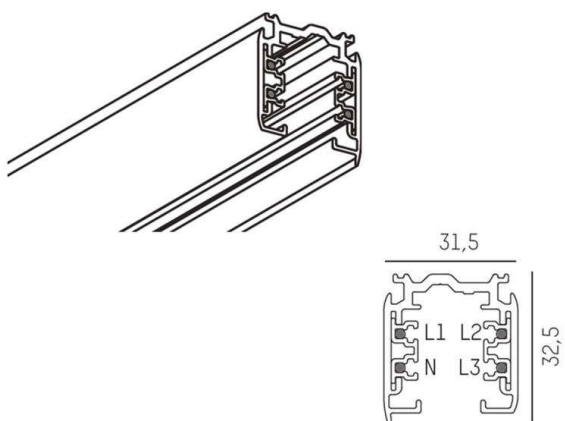

NOA SYSTEM

208-19104303

3 PHASE TRACK SD 3 PHASE TRACK made of aluminium, white, similar to RAL 9016, dimmability: not dimmable, IP20

DRAWING

TECHNICAL DETAILS

Dimming	not dimmable
Voltage [V]	220-240V 50/60Hz
Material	aluminium
Length [mm]	3000
Width [mm]	31,5
Height [mm]	32,5
IP protection class	IP20
Voltage class	protection cl. I
Net weight [kg]	2,49
Colour lamp	white
RAL	9016
EAN-Number	6410014507084

LIGHT DISTRIBUTION CURVE

The values are rated values. Power and luminous flux are initially subject to a tolerance of +/- 10%. Colour temperature tolerance: +/- 150 K. The values apply to an ambient temperature of 25°C unless otherwise specified.

NOA

208-19104302

3 PHASE TRACK SD 3 PHASE TRACK made of aluminium, black, similar to RAL 9005, IP20

DRAWING

TECHNICAL DETAILS

Voltage [V]	220-240V 50/60Hz
Material	aluminium
Length [mm]	3000
Width [mm]	31,5
Height [mm]	32,5
IP protection class	IP20
Voltage class	protection cl. I
Net weight [kg]	2,49
Color lamp	black
RAL	9005
EAN-Number	6410014506032