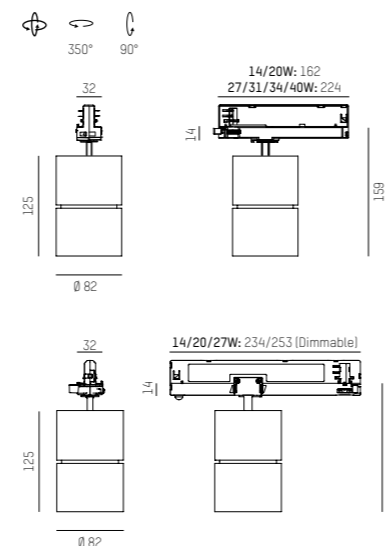

**DIM2
WARM**

Info: Seite / page 536

Asymm.