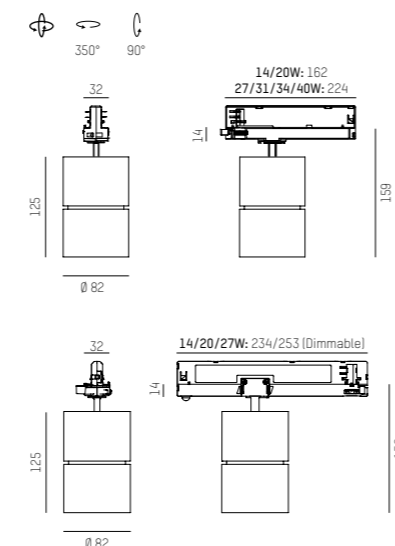

**DIM2
WARM**

Info: Seite / page 536