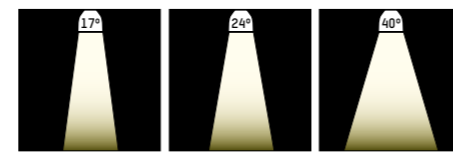

DARK Reflektor Info: Seite 537
DARK reflector Info: page 537