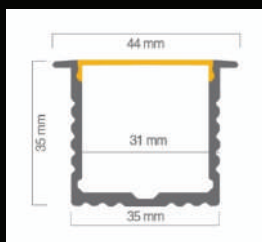

LEDOX

ORGANIC U44

- Ⓢ Suspended or build-on profile giving direct light.
- Materials and finishing: Housing made of aluminum, available in black or white.
- Diffuser: satine, micro prisma, micro crystal
- Feeding: 230V, I class protection, IP20

MODULES MM

U44 PHL 1000MM
U44 PHL 1000MM

LED10 W
LED15 W

840 lm
1884 lm

85lm/W
85lm/W

Samsung LED Module
Samsung LED Module

44x35x35mm
44x35x35mm

3000K
4000K