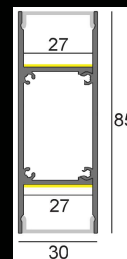

Ⓢ Wall mounted profile giving direct/indirect light.
 Materials and finishing:
 Housing made of aluminum, available in black or white.
 Diffuser: satine, micro prisma, micro crystal
 Feeding: 230V
 I class protection, IP20

MODULES MM

U3085 PHL 1000MM
 U3085 PHL 1000MM
 U3085 PHL 1000MM

LED 20W
 LED 27W
 LED 48W

1700 lm
 2300 lm
 4100 lm

85lm/W
 85lm/W
 85lm/W

Samsung LED Module
 Samsung LED Module
 Samsung LED Module

30x85mm
 30x85mm
 30x85mm