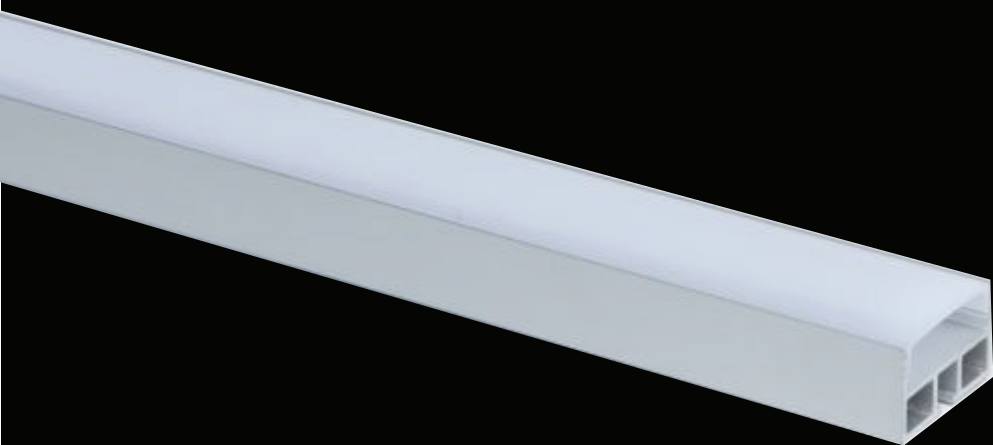


 Suspended or build-on profile giving direct light.
 Materials and finishing: Housing made of aluminum, available in black or white.
 Diffuser: satine, micro prisma, micro crystal
 Feeding: **24V**
 I class protection, IP20

MODULES MM

U23X15 288LED
 U23X15 120LED

LED 20W
 LED 9.6W

1700 lm
 750 lm

1000 mm
 1000 mm

Starflex LEDOX 2216
 Starflex LEDOX 3528

23x15mm
 23x15mm

ACCESSORIES