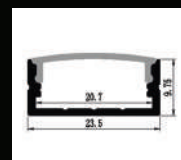


 Suspended or build-on profile giving direct light.  
 Materials and finishing: Housing made of aluminum, available in black or white.  
 Diffuser: satine, micro prisma, micro crystal  
 Feeding: 24V  
 I class protection, IP20

MODULES MM

U23 20W MM  
U23 10W MM

LED 20W  
LED 9.6W

1700 lm  
750 lm

1000 mm  
1000 mm

Starflex LEDOX 2216  
Starflex LEDOX 3528

23x10mm  
23x10mm

W  
WW