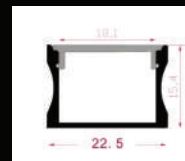


 Suspended or build-on profile giving direct light.
 Materials and finishing: Housing made of aluminum, available in black or white.
 Diffuser: satine, micro prisma, micro crystal
 Feeding: 24V
 I class protection, IP20

MODULES MM

U22 288LED
U22 120LED

LED 20W
LED 9.6W

1700 lm
750 lm

1000 mm
1000 mm

Starflex LEDOX 2216
Starflex LEDOX 3528

22x15mm
22x15mm

ACCESSORIES