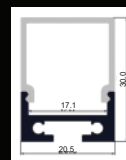

- Suspended or build-on profile giving direct light.
 Materials and finishing: Housing made of aluminum, available in black or white.
 Diffuser: satine, micro prisma, micro crystal
 Feeding: 24V
 I class protection, IP20

MODULES MM

U2030 15W MM
U2030 10W MM

LED 15W
LED 10W

1884 lm
840 lm

1000 mm
1000 mm

LEDOX 288LED 2216
LEDOX 120LED 3528

30x20mm
30x20mm

W
WW