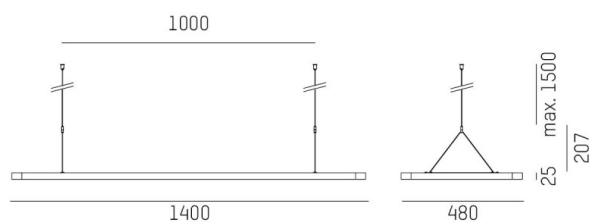

BOARD

585-00429

BOARD SQUARE Acoustic element made of recycled PET fibre acoustically effective, anthracite mottled, pendant length 1500mm, IP20

DRAWING

TECHNICAL DETAILS

Designer	INHOUSE
Material	recycled PET fibre acoustically effective
Length [mm]	1400
Width [mm]	480
Height [mm]	72
Pendant length [mm]	1500
IP protection class	IP20
Net weight [kg]	2,14
Colour lamp	anthracite mottled
EAN-Number	9010870857704

LIGHT DISTRIBUTION CURVE

The values are rated values. Power and luminous flux are initially subject to a tolerance of +/- 10%. Colour temperature tolerance: +/- 150 K. The values apply to an ambient temperature of 25°C unless otherwise specified.

BOARD

585-00404

BOARD SQUARE Acoustic element made of recycled PET fibre acoustically effective, grey mottled, pendant length 1500mm, IP20

DRAWING

TECHNICAL DETAILS

Designer	INHOUSE
Material	recycled PET fibre acoustically effective
Length [mm]	1400
Width [mm]	480
Height [mm]	72
Pendant length [mm]	1500
IP protection class	IP20
Net weight [kg]	2,04
Colour lamp	grey mottled
EAN-Number	9010870969858

BOARD

585-00405

BOARD SQUARE Acoustic element made of recycled PET fibre acoustically effective, white mottled, pendant length 1500mm, IP20

DRAWING

TECHNICAL DETAILS

Designer	INHOUSE
Material	recycled PET fibre acoustically effective
Length [mm]	1400
Width [mm]	480
Height [mm]	72
Pendant length [mm]	1500
IP protection class	IP20
Net weight [kg]	3,04
Colour lamp	white mottled
EAN-Number	9010870823150