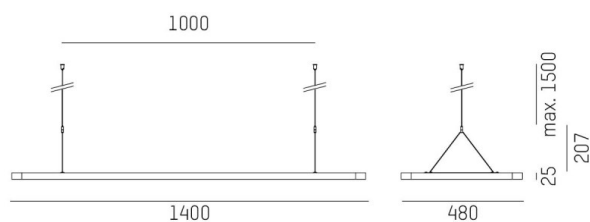

BOARD

585-00429

BOARD SQUARE Acoustic element made of recycled PET fibre acoustically effective, anthracite mottled, pendant length 1500mm, IP20

DRAWING

TECHNICAL DETAILS

Designer	INHOUSE
Material	recycled PET fibre acoustically effective
Length [mm]	1400
Width [mm]	480
Height [mm]	72
Pendant length [mm]	1500
IP protection class	IP20
Net weight [kg]	2,14
Colour lamp	anthracite mottled
EAN-Number	9010870857704

BOARD

585-00404

BOARD SQUARE Acoustic element made of recycled PET fibre acoustically effective, grey mottled, pendant length 1500mm, IP20

DRAWING

TECHNICAL DETAILS

Designer	INHOUSE
Material	recycled PET fibre acoustically effective
Length [mm]	1400
Width [mm]	480
Height [mm]	72
Pendant length [mm]	1500
IP protection class	IP20
Net weight [kg]	2,04
Colour lamp	grey mottled
EAN-Number	9010870969858

LIGHT DISTRIBUTION CURVE

The values are rated values. Power and luminous flux are initially subject to a tolerance of +/- 10%. Colour temperature tolerance: +/- 150 K. The values apply to an ambient temperature of 25°C unless otherwise specified.

BOARD

585-00405

BOARD SQUARE Acoustic element made of recycled PET fibre acoustically effective, white mottled, pendant length 1500mm, IP20

DRAWING

TECHNICAL DETAILS

Designer	INHOUSE
Material	recycled PET fibre acoustically effective
Length [mm]	1400
Width [mm]	480
Height [mm]	72
Pendant length [mm]	1500
IP protection class	IP20
Net weight [kg]	3,04
Colour lamp	white mottled
EAN-Number	9010870823150