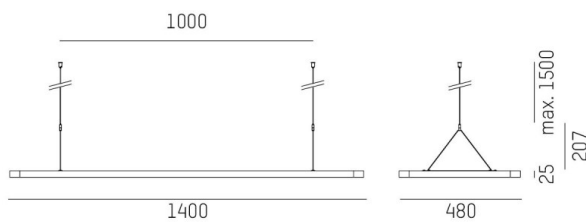

BOARD

585-00429

BOARD SQUARE Acoustic element made of recycled PET fibre acoustically effective, anthracite mottled, pendant length 1500mm, IP20

DRAWING

TECHNICAL DETAILS

Designer	INHOUSE
Material	recycled PET fibre acoustically effective
Length [mm]	1400
Width [mm]	480
Height [mm]	72
Pendant length [mm]	1500
IP protection class	IP20
Net weight [kg]	2,14
Colour lamp	anthracite mottled
EAN-Number	9010870857704

LIGHT DISTRIBUTION CURVE

The values are rated values. Power and luminous flux are initially subject to a tolerance of +/- 10%. Colour temperature tolerance: +/- 150 K. The values apply to an ambient temperature of 25°C unless otherwise specified.

BOARD

585-00404

BOARD SQUARE Acoustic element made of recycled PET fibre acoustically effective, grey mottled, pendant length 1500mm, IP20

DRAWING

TECHNICAL DETAILS

Designer	INHOUSE
Material	recycled PET fibre acoustically effective
Length [mm]	1400
Width [mm]	480
Height [mm]	72
Pendant length [mm]	1500
IP protection class	IP20
Net weight [kg]	2,04
Colour lamp	grey mottled
EAN-Number	9010870969858

BOARD

585-00405

BOARD SQUARE Acoustic element made of recycled PET fibre acoustically effective, white mottled, pendant length 1500mm, IP20

DRAWING

TECHNICAL DETAILS

Designer	INHOUSE
Material	recycled PET fibre acoustically effective
Length [mm]	1400
Width [mm]	480
Height [mm]	72
Pendant length [mm]	1500
IP protection class	IP20
Net weight [kg]	3,04
Colour lamp	white mottled
EAN-Number	9010870823150