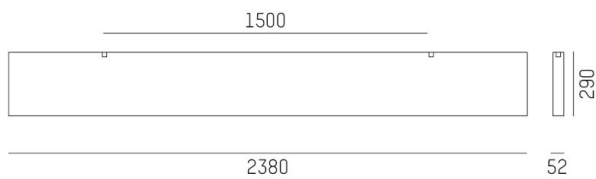

BAFFEL

785-0011000000950

DRAWING

TECHNICAL DETAILS

Length [mm]	2380
Width [mm]	52
Height [mm]	290
IP protection class	IP20
Net weight [kg]	2,80
Colour lamp	white mottled
EAN-Number	9010870412675

LIGHT DISTRIBUTION CURVE

BAFFEL

785-0011000000940

DRAWING

TECHNICAL DETAILS

Length [mm]	2380
Width [mm]	52
Height [mm]	290
IP protection class	IP20
Net weight [kg]	2,00
Colour lamp	grey mottled
EAN-Number	9010870412682

LIGHT DISTRIBUTION CURVE

BAFFEL

785-090000000060

DRAWING

TECHNICAL DETAILS

Designer	INHOUSE
Pendant length [mm]	1400
IP protection class	IP20
Net weight [kg]	0,06
Colour lamp	black
Colour decor	nickel matt
EAN-Number	9010870419858