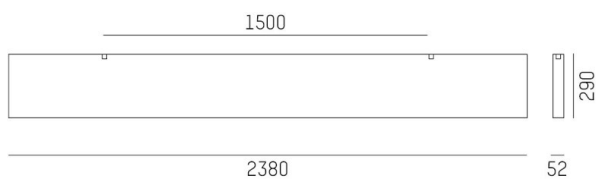

BAFFEL

785-0011000000950

DRAWING

TECHNICAL DETAILS

Length [mm]	2380
Width [mm]	52
Height [mm]	290
IP protection class	IP20
Net weight [kg]	2,80
Colour lamp	white mottled
EAN-Number	9010870412675

LIGHT DISTRIBUTION CURVE

BAFFEL

785-0011000000940

DRAWING

TECHNICAL DETAILS

Length [mm]	2380
Width [mm]	52
Height [mm]	290
IP protection class	IP20
Net weight [kg]	2,00
Colour lamp	grey mottled
EAN-Number	9010870412682

LIGHT DISTRIBUTION CURVE

BAFFEL

785-090000000060

DRAWING

TECHNICAL DETAILS

Designer	INHOUSE
Pendant length [mm]	1400
IP protection class	IP20
Net weight [kg]	0,06
Colour lamp	black
Colour decor	nickel matt
EAN-Number	9010870419858