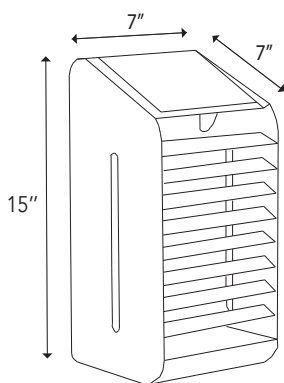

# STORM WALL LIGHT

Storm Light is our new ultra resistant wall light. It's modern look gives you ample light, all night long. Wire free and super easy to install, Storm is also a great wall option to light a pathway or your door step. Made of solid aluminum. Storm is available in graphite and corten aluminum finish.

Size: 7x7x15" /Weight 8 lbs

SKU:

**TINK440** Storm graphite aluminum finish

**TINK440C** Storm corten aluminum finish

Weight: 8 lbs