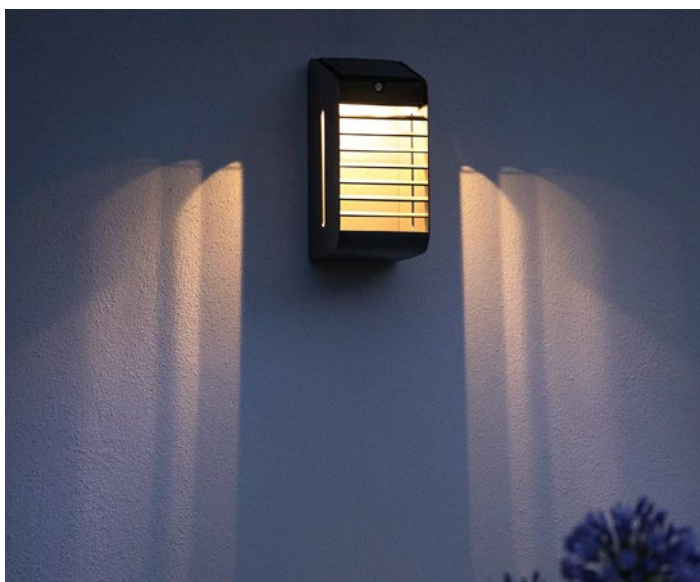

# STORM WALL LIGHT

Storm Light is our new ultra resistant wall light. It's modern look gives you ample light, all night long. Wire free and super easy to install, Storm is also a great wall option to light a pathway or your door step. Made of solid aluminum. Storm is available in graphite and corten aluminum finish.

Size: 7x7x15" /Weight 8 lbs

SKU:

**TINK440** Storm graphite aluminum finish

**TINK440C** Storm corten aluminum finish

Weight: 8 lbs

## SOLAR BULB OPTIONS

	ASB300	ASB500
Feature	5 LED, 1 Battery	10 LED, 2 Batteries
Brightness	300 lumens	500 lumens
Light temperature	2700K	2700K
Dimmable	yes	yes
USB Rechargeable	yes	yes
Smart mode	yes	yes
Motion sensor	no	yes
Full power range	4 hours	6 hours
Weatherproof	IP57	IP57