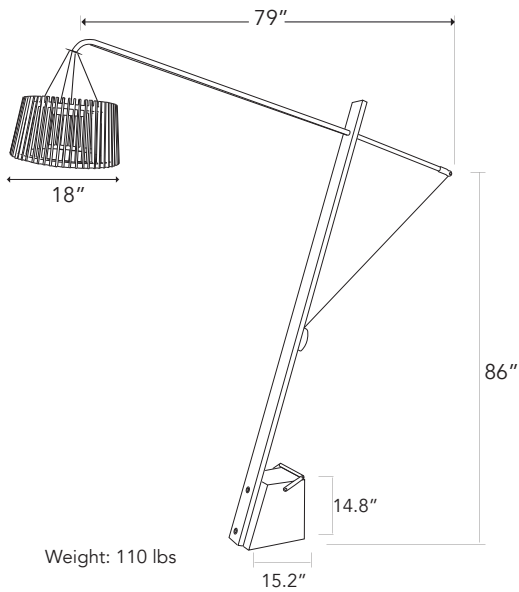

PENDULUM

Bold. Balanced. Efficient.

Solar outdoor floor lamp featuring unique cantilever design. Crafted through combining a weathered teakwood finish shade, minimalistic lava stone base, a space gray powder-coated aluminum pole, and rope

FEATURES	SOLAR BULB OPTIONS	
	ASB300S	ASB500S
300 Lumens	✓	
500 Lumens		✓
Dimmable	✓	✓
2700k / 1800k		
2700K	✓	✓
Diffuser		
IP 67 waterproof		
IP 57 waterproof	✓	✓
USB Rechargeable	✓	✓
Range 6 Hr Full Power	✓	✓
Smart Mode	✓	✓
Timer Mode		
Motion Sensor		✓