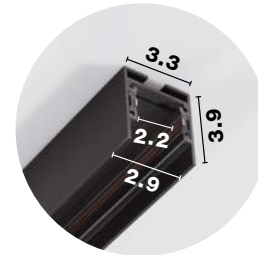

PLANET
MAGNETIC PROFILE

SURFACE - PENDANT APPLICATION

PLANET - 9110020

Sandy Black Aluminium
Suspend or Surface
Magnetic Track
Max Power 300 Watt
L: 100 W1: 3.3 H: 3.9 cm

**INSIDE
WIDTH
RAIL
2.2 CM**

PLANET - 9110021