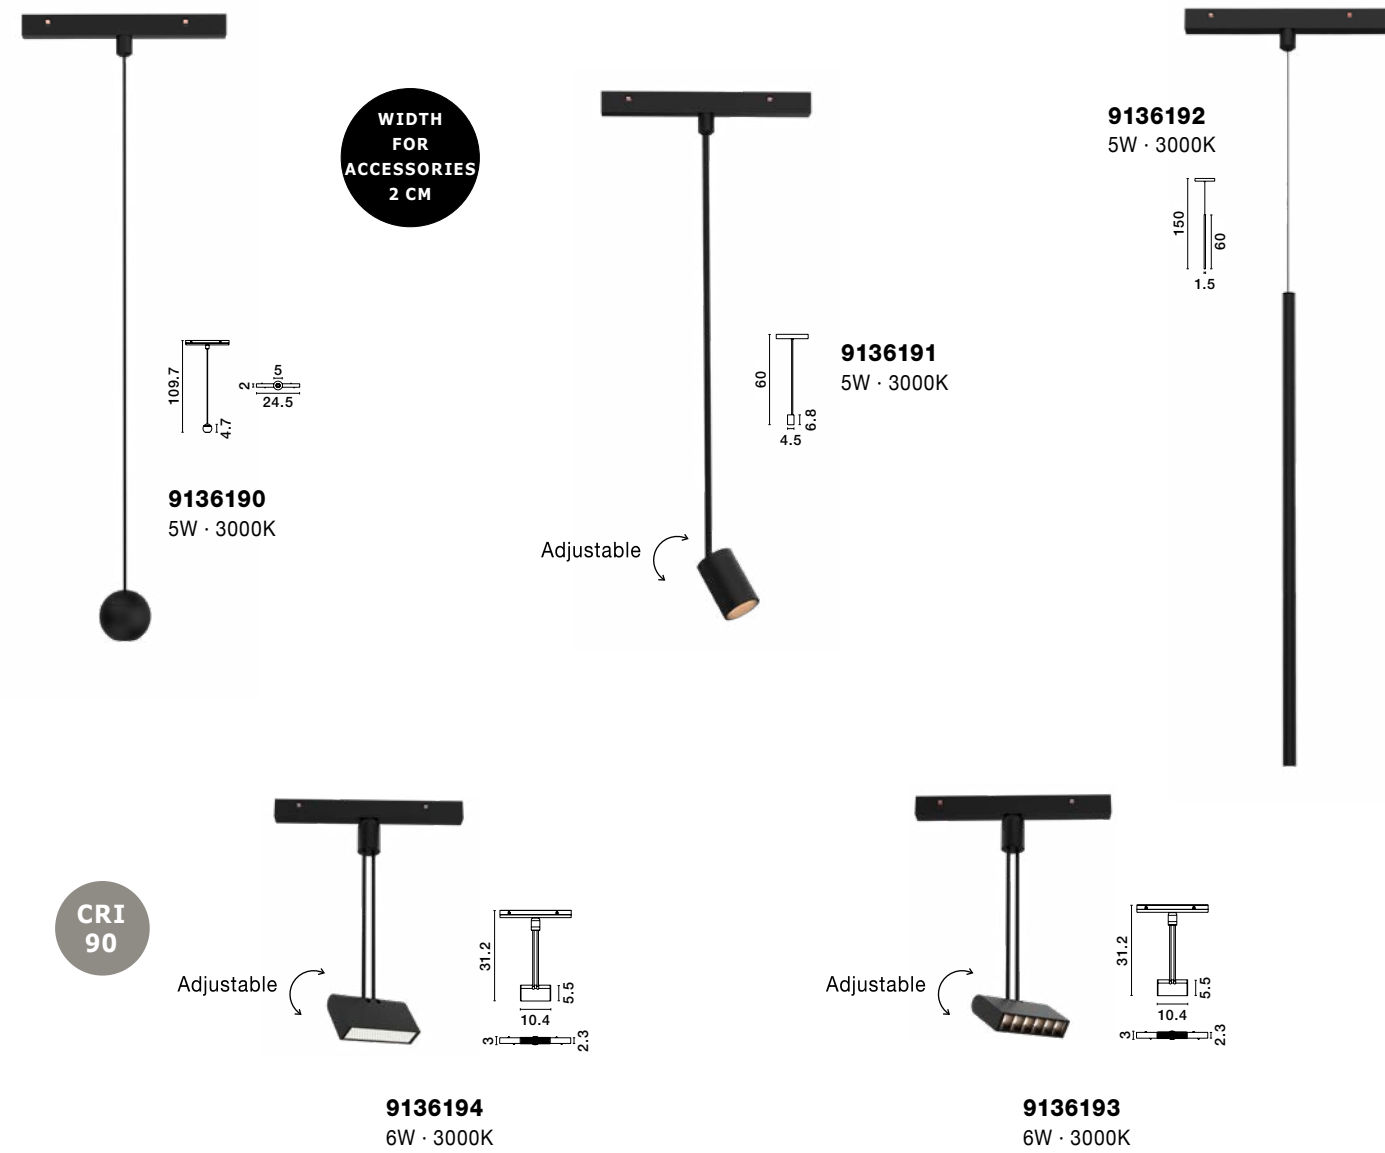

*Lifetime: 50.000 hours of usage

Photo	Code	Material	Watt	Volt	LED Chip	Dimension(≈mm)	Lumen	CRI	UGR	Beam Angle	Kelvin	Protection	Adj.	Driver Included	Dim.	Class
	9136190	Sandy Black Aluminium	5W	DC24V	Cree	D: 5 H: 100	499Lm	>90	<19	15°	3000K	IP20	X	X	X	III
	9136191	Sandy Black Aluminium	5W	DC24V	Bridgelux	D: 4.5 H: 60	444Lm	>90	<16	36°	3000K	IP20	√	X	X	III
	9136192	Sandy Black Aluminium	5W	DC24V	LED TEEN	D: 1.5 H: 60 H2: 150	139Lm	>90	<25	120°	3000K	IP20	X	X	X	III
	9136193	Sandy Black Aluminium	6W	DC24V	Philips	L: 10.4 W: 2.2 H: 5.4 H2: 20	278Lm	>90	<10	30°	3000K	IP20	√	X	X	III
	9136194	Sandy Black Aluminium	6W	DC24V	Philips	L: 10.4 W: 2.2 H: 5.4 H2: 20	175Lm	>90	<25	120°	3000K	IP20	√	X	X	III

*Lifetime: 50.000 hours of usage

TRIAC
Dimmable

CRI
90

WIDTH
FOR
ACCESSORIES
2 CM

Photo	Code	Material	Watt	Volt	LED Chip	Dimension(cm)	Lumen	CRI	UGR	Beam Angle	Kelvin	Protection	Adj.	Driver Included	Dim.	Class
	9136147	Sandy Black Aluminium	15W	DC48V	Osram	D: 16 H: 26	1200Lm	>90	<18	120°	3000K	IP20	✓	X	✓	III
	9136140	Sandy Black Aluminium	10W	DC48V	Pauray	D: 3.2 H: 19.6	800Lm	>90	<14	35°	3000K	IP20	✓	X	✓	III
	9136142	Sandy Black Aluminium	20W	DC48V	Cree	D: 6.5 H: 21	1600Lm	>90	<14	35°	3000K	IP20	✓	X	✓	III
	9136149	Sandy Black Aluminium	15W	DC48V	Philips	L: 24.5 H: 11	1200Lm	>90	<18	30°	3000K	IP20	✓	X	✓	III
	9136150	Sandy Black Aluminium	15W	DC48V	Philips	L: 24.5 H: 11	1200Lm	>90	<18	120°	3000K	IP20	✓	X	✓	III
	9136141	Sandy Black Aluminium	2x5W	DC48V	Philips	L: 14.4 H1: 10 H2: 16	662Lm	>90	<14	45°	3000K	IP20	✓	X	✓	III

*Lifetime: 50.000 hours of usage

HOW TO CONNECT TRIAC DIMMABLE GO TO PAGE 449

TRIAC Dimmable

CRI 90

9136146
26W · 3000K

WIDTH FOR ACCESSORIES 2 CM

9136145
13W · 3000K

ANTI GLARE NETWORK