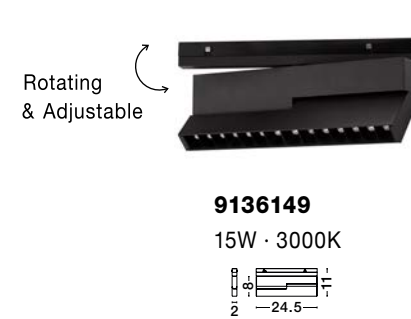

*Lifetime: 50.000 hours of usage

TRIAC
Dimmable

CRI
90

WIDTH
FOR
ACCESSORIES
2 CM

Photo	Code	Material	Watt	Volt	LED Chip	Dimension(cm)	Lumen	CRI	UGR	Beam Angle	Kelvin	Protection	Adj.	Driver Included	Dim.	Class
	9136147	Sandy Black Aluminium	15W	DC48V	Osram	D: 16 H: 26	1200Lm	>90	<18	120°	3000K	IP20	✓	X	✓	III
	9136140	Sandy Black Aluminium	10W	DC48V	Pauray	D: 3.2 H: 19.6	800Lm	>90	<14	35°	3000K	IP20	✓	X	✓	III
	9136142	Sandy Black Aluminium	20W	DC48V	Cree	D: 6.5 H: 21	1600Lm	>90	<14	35°	3000K	IP20	✓	X	✓	III
	9136149	Sandy Black Aluminium	15W	DC48V	Philips	L: 24.5 H: 11	1200Lm	>90	<18	30°	3000K	IP20	✓	X	✓	III
	9136150	Sandy Black Aluminium	15W	DC48V	Philips	L: 24.5 H: 11	1200Lm	>90	<18	120°	3000K	IP20	✓	X	✓	III
	9136141	Sandy Black Aluminium	2x5W	DC48V	Philips	L: 14.4 H1: 10 H2: 16	662Lm	>90	<14	45°	3000K	IP20	✓	X	✓	III