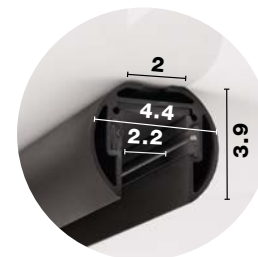

PLANET - 9136338

Sandy Black Aluminium
Surface or Pendant Magnetic Profile
Max Power 300 Watt
L: 200 W1: 2.2 W2: 4.4 H: 3.9 cm