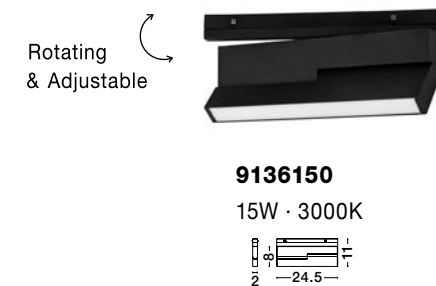

*Lifetime: 50.000 hours of usage

TRIAC
Dimmable

CRI
90

WIDTH
FOR
ACCESSORIES
2 CM

Photo	Code	Material	Watt	Volt	LED Chip	Dimension(cm)	Lumen	CRI	UGR	Beam Angle	Kelvin	Protection	Adj.	Driver Included	Dim.	Class
	9136147	Sandy Black Aluminium	15W	DC48V	Osram	D: 16 H: 26	1200Lm	>90	<18	120°	3000K	IP20	✓	X	✓	III
	9136140	Sandy Black Aluminium	10W	DC48V	Pauray	D: 3.2 H: 19.6	800Lm	>90	<14	35°	3000K	IP20	✓	X	✓	III
	9136142	Sandy Black Aluminium	20W	DC48V	Cree	D: 6.5 H: 21	1600Lm	>90	<14	35°	3000K	IP20	✓	X	✓	III
	9136149	Sandy Black Aluminium	15W	DC48V	Philips	L: 24.5 H: 11	1200Lm	>90	<18	30°	3000K	IP20	✓	X	✓	III
	9136150	Sandy Black Aluminium	15W	DC48V	Philips	L: 24.5 H: 11	1200Lm	>90	<18	120°	3000K	IP20	✓	X	✓	III
	9136141	Sandy Black Aluminium	2x5W	DC48V	Philips	L: 14.4 H1: 10 H2: 16	662Lm	>90	<14	45°	3000K	IP20	✓	X	✓	III