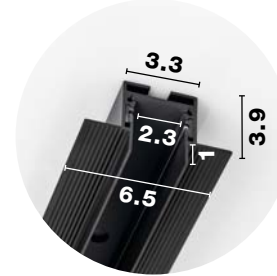

RECESS APPLICATION

PLANET . 9136100

Sandy Black Aluminium
Trimless Recess
Magnetic Profile
Max Power 300 Watt
L: 100 W1: 2.3 W2: 6.5 H: 3.9 cm
Cut Out: 3.45 cm

WITH GAP

PLANET . 9136335

Sandy Black Aluminium
Trimless Recess
Magnetic Profile
Max Power 300 Watt
L: 200 W1: 2.3 W2: 6.5 H: 3.9 cm
Cut Out: 3.45 cm