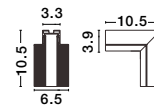

RECESS APPLICATION

V-CONNECTOR - 9236105
Sandy Black Aluminium
Corner Connector For
Recess Magnetic Profile
L: 10.5 W1: 2.3 W2: 6.5 H: 3.9 cm
Cut Out: 3.45 cm

Compatible with
code 9136100 & 9136335