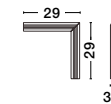

Q-CONNECTOR - 9136290
Sandy Black Aluminium
Corner Connector For Surface
or Pendant Magnetic Profile
L: 29 W1: 2.3 W2: 4.4 H: 3.9 cm

Compatible with
code 9136101 & 9136338