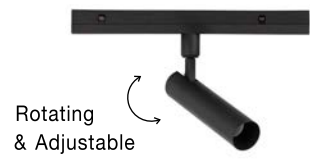

For installation instructions go on page 453

MAGNETIC DECORATIVE ACCESSORIES

CRI 90

WIDTH FOR ACCESSORIES 2 CM

Photo	Code	Material	Watt	Volt	LED Chip	Dimension ^(cm)	Lumen	CRI	UGR	Beam Angle	Kelvin	Protection	Adj.	Driver Included	Dim.	Class
	9136122	Sandy Black Aluminium	15W	DC24V	Osram	D: 16 H: 26	1200	>90	<18	120°	3000K	IP20	√	X	X	III
	9136135	Sandy Black Aluminium	10W	DC24V	Pauray	D: 3.2 H: 19.6	800	>90	<14	35°	3000K	IP20	√	X	X	III
	9136136	Sandy Black Aluminium	20W	DC24V	Cree	D: 6.5 H: 21	1600	>90	<14	35°	3000K	IP20	√	X	X	III
	9136124	Sandy Black Aluminium	15W	DC24V	Philips	L: 24.5 H: 11	1200	>90	<18	30°	3000K	IP20	√	X	X	III
	9136125	Sandy Black Aluminium	15W	DC24V	Philips	L: 24.5 H: 11	1200	>90	<18	120°	3000K	IP20	√	X	X	III
	9070128	Sandy Black Aluminium	2W	DC24V	Philips	L: 3.6 W: 2.2 H: 3	157.5	>90	<19	30°	3000K	IP20	X	X	X	III