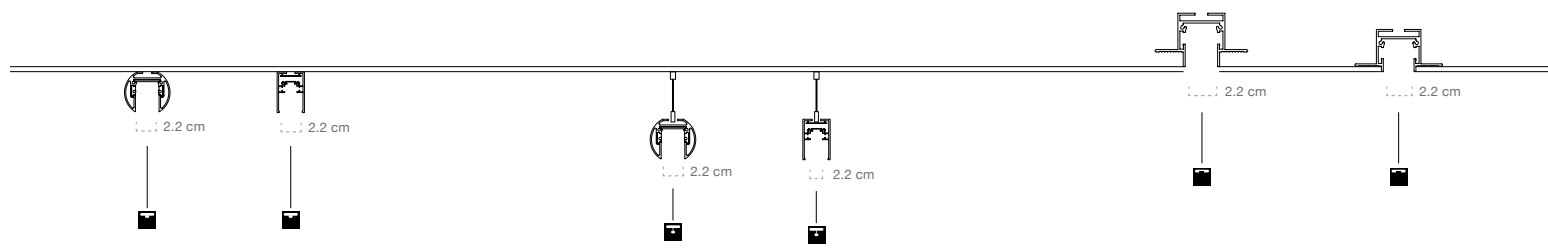

PLANET
MAGNETIC PROFILE

SURFACE - PENDANT APPLICATION

PLANET - 9110020

Sandy Black Aluminium
Suspend or Surface
Magnetic Track
Max Power 300 Watt
L: 100 W1: 3.3 H: 3.9 cm

**INSIDE
WIDTH
RAIL
2.2 CM**

PLANET - 9110021