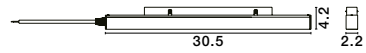

TRACK DRIVER - 9010317

Track Driver 200 Watt
Input: 220-240V AC
Output: 24V
L: 28.4 W: 2.2 H: 4.2 cm