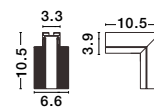

V-CONNECTOR - 9999120
Sandy Black Aluminium
Corner Connector For
Recess Magnetic Profile
L: 10.5 W: 10.5 H: 3.9 cm
Cut Out: 3.45 cm

Compatible with
code 9999100 & 9999101