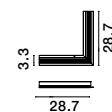

Q-CORNER - 9999110
Sandy Black Aluminium
Corner Connector For
Recess Magnetic Profile
L: 28.7 W: 2.87 H: 3.3 cm
Cut Out: 3.45 cm

Compatible with
code 9999100 & 9999101