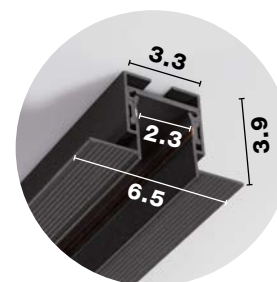

**INSIDE
WIDTH
RAIL
2.2 CM**

WITHOUT GAP