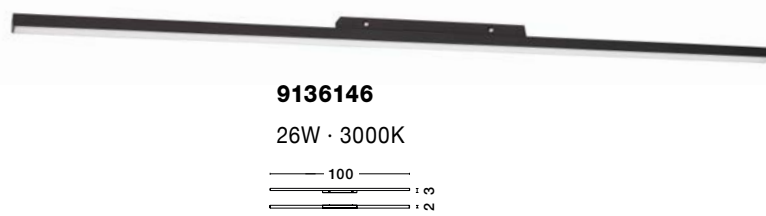

*Lifetime: 50.000 hours of usage

HOW TO CONNECT TRIAC DIMMABLE GO TO PAGE 449

TRIAC Dimmable

CRI 90

9136146
26W · 3000K

WIDTH FOR ACCESSORIES 2 CM

9136145
13W · 3000K

ANTI GLARE NETWORK