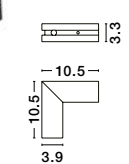

V-CONNECTOR - 9110024
Sandy Black Aluminium
Corner Connector For Surface
or Pendant Magnetic Profile
L: 10.5 W: 10.5 H: 3.9 cm

Compatible with
9110020 & 9110021