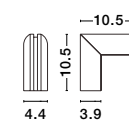

V-CONNECTOR - 9136105
Sandy Black Aluminium
Corner Connector For Surface
or Pendant Magnetic Profile
L: 10.5 W1: 2.3 W2: 4.4 H: 3.9 cm

Compatible with
code 9136101 & 9136338