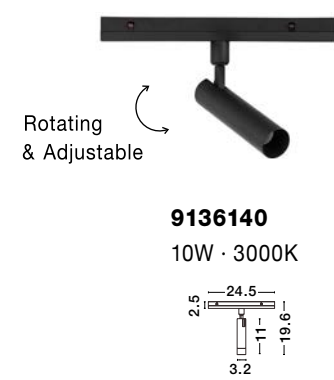

*Lifetime: 50.000 hours of usage

Photo	Code	Material	Watt	Volt	LED Chip	Dimension(≈mm)	Lumen	CRI	UGR	Beam Angle	Kelvin	Protection	Adj.	Driver Included	Dim.	Class
	9136190	Sandy Black Aluminium	5W	DC24V	Cree	D: 5 H: 100	499Lm	>90	<19	15°	3000K	IP20	X	X	X	III
	9136191	Sandy Black Aluminium	5W	DC24V	Bridgelux	D: 4.5 H: 60	444Lm	>90	<16	36°	3000K	IP20	√	X	X	III
	9136192	Sandy Black Aluminium	5W	DC24V	LED TEEN	D: 1.5 H: 60 H2: 150	139Lm	>90	<25	120°	3000K	IP20	X	X	X	III
	9136193	Sandy Black Aluminium	6W	DC24V	Philips	L: 10.4 W: 2.2 H: 5.4 H2: 20	278Lm	>90	<10	30°	3000K	IP20	√	X	X	III
	9136194	Sandy Black Aluminium	6W	DC24V	Philips	L: 10.4 W: 2.2 H: 5.4 H2: 20	175Lm	>90	<25	120°	3000K	IP20	√	X	X	III

*Lifetime: 50.000 hours of usage

TRIAC
Dimmable

CRI
90

WIDTH
FOR
ACCESSORIES
2 CM

Photo	Code	Material	Watt	Volt	LED Chip	Dimension(cm)	Lumen	CRI	UGR	Beam Angle	Kelvin	Protection	Adj.	Driver Included	Dim.	Class
	9136147	Sandy Black Aluminium	15W	DC48V	Osram	D: 16 H: 26	1200Lm	>90	<18	120°	3000K	IP20	✓	X	✓	III
	9136140	Sandy Black Aluminium	10W	DC48V	Pauray	D: 3.2 H: 19.6	800Lm	>90	<14	35°	3000K	IP20	✓	X	✓	III
	9136142	Sandy Black Aluminium	20W	DC48V	Cree	D: 6.5 H: 21	1600Lm	>90	<14	35°	3000K	IP20	✓	X	✓	III
	9136149	Sandy Black Aluminium	15W	DC48V	Philips	L: 24.5 H: 11	1200Lm	>90	<18	30°	3000K	IP20	✓	X	✓	III
	9136150	Sandy Black Aluminium	15W	DC48V	Philips	L: 24.5 H: 11	1200Lm	>90	<18	120°	3000K	IP20	✓	X	✓	III
	9136141	Sandy Black Aluminium	2x5W	DC48V	Philips	L: 14.4 H1: 10 H2: 16	662Lm	>90	<14	45°	3000K	IP20	✓	X	✓	III