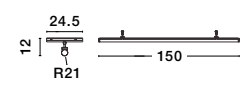

ROTATING & MOVABLE

DRIVER - 9621503
Meanwell LED Driver 200 Watt
Input: 220-240V AC IP20
Output: 48V DC 4.4A
L: 21.5 W: 11.5 H: 3 cm