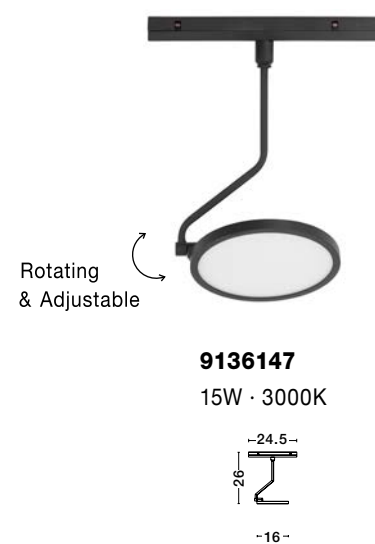

*Lifetime: 50.000 hours of usage

Photo	Code	Material	Watt	Volt	LED Chip	Dimension(≈mm)	Lumen	CRI	UGR	Beam Angle	Kelvin	Protection	Adj.	Driver Included	Dim.	Class
	9136190	Sandy Black Aluminium	5W	DC24V	Cree	D: 5 H: 100	499Lm	>90	<19	15°	3000K	IP20	X	X	X	III
	9136191	Sandy Black Aluminium	5W	DC24V	Bridgelux	D: 4.5 H: 60	444Lm	>90	<16	36°	3000K	IP20	√	X	X	III
	9136192	Sandy Black Aluminium	5W	DC24V	LED TEEN	D: 1.5 H: 60 H2: 150	139Lm	>90	<25	120°	3000K	IP20	X	X	X	III
	9136193	Sandy Black Aluminium	6W	DC24V	Philips	L: 10.4 W: 2.2 H: 5.4 H2: 20	278Lm	>90	<10	30°	3000K	IP20	√	X	X	III
	9136194	Sandy Black Aluminium	6W	DC24V	Philips	L: 10.4 W: 2.2 H: 5.4 H2: 20	175Lm	>90	<25	120°	3000K	IP20	√	X	X	III

*Lifetime: 50.000 hours of usage

TRIAC
Dimmable

CRI
90

WIDTH
FOR
ACCESSORIES
2 CM

Photo	Code	Material	Watt	Volt	LED Chip	Dimension(cm)	Lumen	CRI	UGR	Beam Angle	Kelvin	Protection	Adj.	Driver Included	Dim.	Class
	9136147	Sandy Black Aluminium	15W	DC48V	Osram	D: 16 H: 26	1200Lm	>90	<18	120°	3000K	IP20	✓	X	✓	III
	9136140	Sandy Black Aluminium	10W	DC48V	Pauray	D: 3.2 H: 19.6	800Lm	>90	<14	35°	3000K	IP20	✓	X	✓	III
	9136142	Sandy Black Aluminium	20W	DC48V	Cree	D: 6.5 H: 21	1600Lm	>90	<14	35°	3000K	IP20	✓	X	✓	III
	9136149	Sandy Black Aluminium	15W	DC48V	Philips	L: 24.5 H: 11	1200Lm	>90	<18	30°	3000K	IP20	✓	X	✓	III
	9136150	Sandy Black Aluminium	15W	DC48V	Philips	L: 24.5 H: 11	1200Lm	>90	<18	120°	3000K	IP20	✓	X	✓	III
	9136141	Sandy Black Aluminium	2x5W	DC48V	Philips	L: 14.4 H1: 10 H2: 16	662Lm	>90	<14	45°	3000K	IP20	✓	X	✓	III