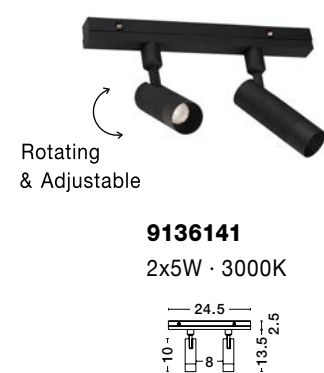

*Lifetime: 50.000 hours of usage

TRIAC
Dimmable

CRI
90

WIDTH
FOR
ACCESSORIES
2 CM

Photo	Code	Material	Watt	Volt	LED Chip	Dimension(cm)	Lumen	CRI	UGR	Beam Angle	Kelvin	Protection	Adj.	Driver Included	Dim.	Class
	9136147	Sandy Black Aluminium	15W	DC48V	Osram	D: 16 H: 26	1200Lm	>90	<18	120°	3000K	IP20	✓	X	✓	III
	9136140	Sandy Black Aluminium	10W	DC48V	Pauray	D: 3.2 H: 19.6	800Lm	>90	<14	35°	3000K	IP20	✓	X	✓	III
	9136142	Sandy Black Aluminium	20W	DC48V	Cree	D: 6.5 H: 21	1600Lm	>90	<14	35°	3000K	IP20	✓	X	✓	III
	9136149	Sandy Black Aluminium	15W	DC48V	Philips	L: 24.5 H: 11	1200Lm	>90	<18	30°	3000K	IP20	✓	X	✓	III
	9136150	Sandy Black Aluminium	15W	DC48V	Philips	L: 24.5 H: 11	1200Lm	>90	<18	120°	3000K	IP20	✓	X	✓	III
	9136141	Sandy Black Aluminium	2x5W	DC48V	Philips	L: 14.4 H1: 10 H2: 16	662Lm	>90	<14	45°	3000K	IP20	✓	X	✓	III