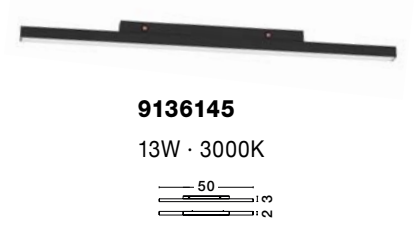

*Lifetime: 50.000 hours of usage

HOW TO CONNECT TRIAC DIMMABLE GO TO PAGE 449

TRIAC Dimmable

CRI 90

9136146
26W · 3000K

WIDTH FOR ACCESSORIES 2 CM

9136145
13W · 3000K

ANTI GLARE NETWORK

9136143
13W · 3000K

ANTI GLARE NETWORK

9136144
26W · 3000K

ROTATING & MOVABLE

9136148
38W · 3000K

DRIVER - 9621503
Meanwell LED Driver 200 Watt
Input: 220-240V AC IP20
Output: 48V DC 4.4A
L: 21.5 W: 11.5 H: 3 cm