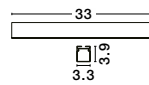

DRIVER BOX - 9236109

Sandy Black Aluminium
Feeder Box
Driver Included
Power 60W
L: 33 W: 3.9 H: 3.3 cm

Compatible For 9110020 & 9110021