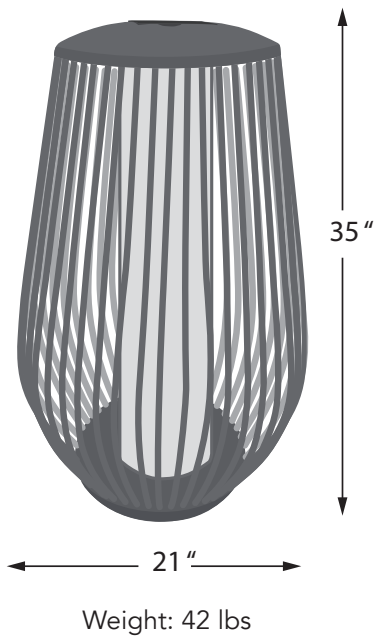

# MANDALAY

Well rounded, with a straight attraction. The Mandalay floor lamp provides a sophisticated feel to any outdoor setting, implementing a welcoming ambiance. Focused on mitigating one's comfort and sense of tranquility to a source of clean lighting. A design inspired by the smooth curvature of Burmese baskets, a quiet structure casting a loud shadow. Les Jardins Mandalay reflects the full potential of modeling furniture and lighting.

Made of aluminum in space gray finish.

Item # TINK600

Product size: 21"x21" x35"/ 42 lb

Carton size: 22" x 22" x 37"/44 lb