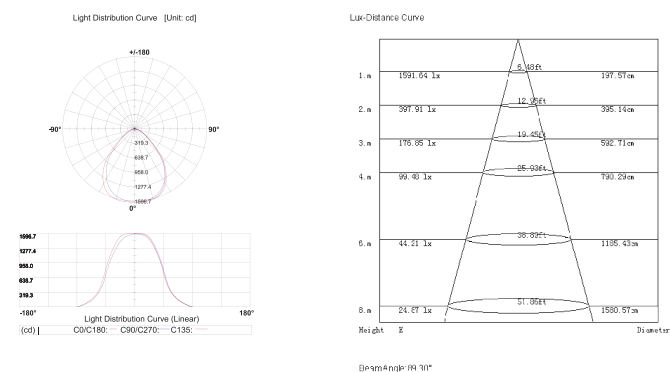

Description

Outdoor Led HighBay.
 Model for SMD2835, neutral white color temperature.
 Control gear included. With Medium Flood optics.
 IP67, IK05 protection rating.

Product Size

Light distribution curve

Technical Data

LEDOX-E-HS-UFO-008

Light Distribution: Direct light
 Power (W): 200W
 Led Chip: 288pcs 2835SMD
 Luminous Flux (lm): 20000lm/21000lm/22005lm
 CCT: 3000K/4000K/6000K
 CRI: 90
 Beam Angle: 30°