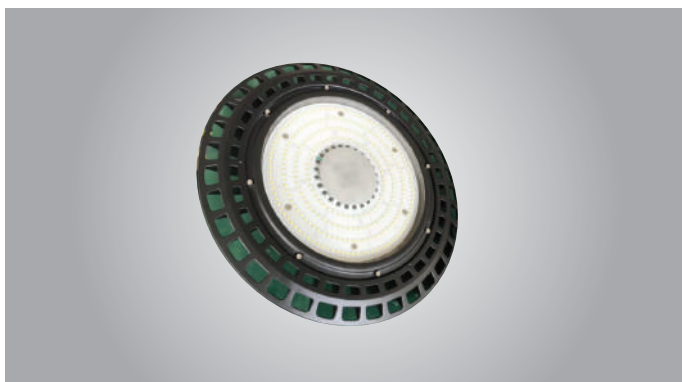

Description

Outdoor Led HighBay.
 Model for SMD2835, neutral white color temperature.
 Control gear included. With Medium Flood optics.
 IP67, IK05 protection rating.

Product Size

Light distribution curve

Technical Data

LEDOX-E-HS-UFO-008

Light Distribution: Direct light
 Power (W): 200W
 Led Chip: 288pcs 2835SMD
 Luminous Flux (lm): 20000lm/21000lm/22005lm
 CCT: 3000K/4000K/6000K
 CRI: 90
 Beam Angle: 30°