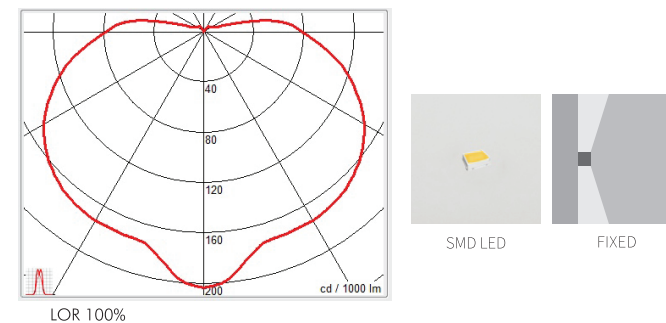

Light distribution curve

Technical Data

HTP-W3A0247

Power (W): 7W (2835SMD)
Efficacy (lm/W): 65.7lm
Luminous Flux (lm): 460lm
UGR: 16.0
230V