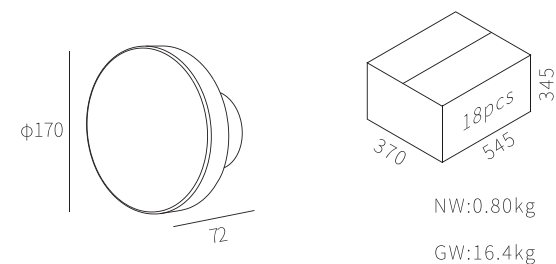

### Customizable

Light Distribution: Indirect light  
 CCT: 3000K/4000K/6000K  
 CRI: 90  
 Lamp Color:

### Product Size

#### HTP-W3A0247

Power (W): 7W (2835SMD)  
 Efficacy (lm/W): 65.7lm  
 Luminous Flux (lm): 460lm  
 UGR: 16.0  
 230V