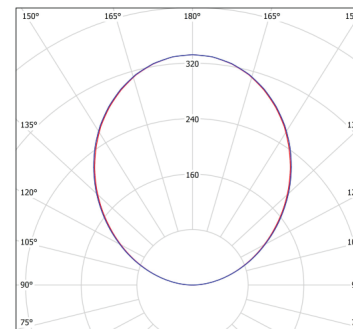

## Customizable

Wall luminaire.  
 Light Distribution: UP / DOWN light  
 CCT: 3000K  
 CRI: 90  
 Optical configuration: 92°X75°  
 Lamp Color: ■  
 Material: Alluminium  
 RAL: 9005  
 IP: 65  
 Power: 230V

## Product Size

- A - 300mm
- B - 100mm
- C - 285mm
- D - 13mm
- E - 58mm

## Light distribution curve