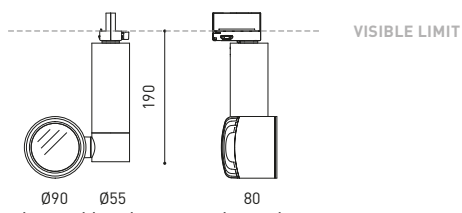

COLOUR | WT ☐ | NT ☒ |

MATERIAL | ☐ AL | ☒ GL-TRANS |

TRACK 3L >> 222

OTHER CCT PLEASE CONSULT

>> 288