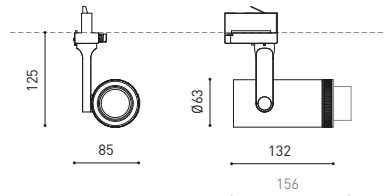

TRACK 3L PLUS

Magnetic 24V Plus Micro_P.94
Plus Recessed_P.101
Plus 24V_P.182

Extended Family
Plus 48V_P.201
Plus Mini 1L_P.221
Black Foster Plus Mini_P.246

MORE INFO >>

				P	CCT	Beam	I	Flux	LOR
PLUS	A324-00-00-	WT	NT	10,4W	2700K	12°-51°	300mA	1260 lm	26-40%
	A324-00-01-	WT	NT	10,4W	3000K	12°-51°	300mA	1310 lm	26-40%
	A324-00-02-	WT	NT	10,4W	4000K	12°-51°	300mA	1330 lm	26-40%

220
240 V~ | IP20 | CRI>90 | L90B10 >55.000h

MORE INFO >>

				P	CCT	Beam	I	Flux	LOR
PLUS Mini	A327-00-10-	WT	NT	4,5W	2700K	10°-41°	500mA	480 lm	20-40%
	A327-00-11-	WT	NT	4,5W	3000K	10°-41°	500mA	500 lm	20-40%
	A327-00-12-	WT	NT	4,5W	4000K	10°-41°	500mA	515 lm	20-40%

220
240 V~ | IP20 | CRI>90 | L90B10 >55.000h

OPTIONAL

PLUS High Chromatic LED >> 281

PLUS MINI High Chromatic LED >> 281

NOT SOLD SEPARATELY
AFFECT THE LIGHTING PARAMETERS

PLUS

PLUS MINI

VISIBLE LIMIT

COLOUR | WT ☐ | NT ☒ | MATERIAL | AL | OPTICAL GLASS |

TRACK 3L >> 222

>> 288