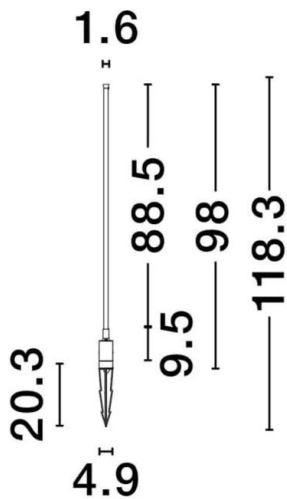

NOVA LUCE

PRODUCT DATASHEET

Version: 001

PRODUCT PHOTOGRAPH

TECHNICAL DRAWING

GENERAL INFORMATION

Product Code	9923404
Collection	Outdoor
Product Category	Bollard
Product Family	DESSAY
Mounting Location	Floor
Application Environment	Outdoor

DIMENSION & WEIGHT

LxWxH (cm)	D:1.6 H:98cm
Cut out (cm)	N/A
Weight (Kgr)	N/A

MATERIAL & COLOR

Product Color	Sandy Black
Body Material	Aluminium

APPLICATION & MOUNTING

Ambient Working Temp.	Max 40 oC
Type of Protection	IP65
Dimmable	No
Type of Dimming (Optional)	N/A
Mounting type	Surface
Mounting Depth (cm)	N/A
Led Module Replaceable	No
Light Source	LED

Power (Nominal)	11W
Input voltage (Nominal)	220-240Vac
Mains Frequency	50/60Hz

PHOTOMETRICAL DATA

Luminous Flux	1117 lm
Color Temperature	3000K
Light Color (Designation)	Warm White

WARRANTY

Warranty	3 Years
----------	----------------