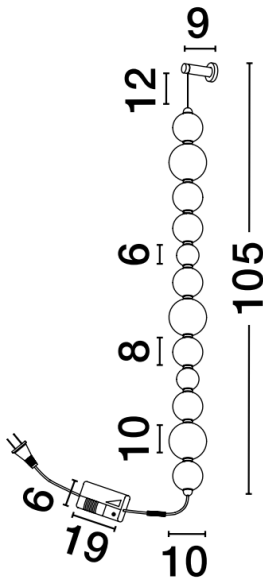

NOVA LUCE

PRODUCT DATASHEET

Version: 001

PRODUCT PHOTOGRAPH

GENERAL INFORMATION

Product Code	9695244
Collection	Decorative
Product Category	Wall
Product Family	Perla
Mounting Location	Wall
Application Environment	Indoor

DIMENSION & WEIGHT

LxWxH (cm)	D: 10 H: 124
Cut out (cm)	N/A
Weight (Kgr)	2.6

MATERIAL & COLOR

Product Color	Gold
Body Material	Metal & Glass

TECHNICAL DRAWING

APPLICATION & MOUNTING

Ambient Working Temp.	Max 45 oC
Type of Protection	IP20
Dimmable	No
Type of Dimming (Optional)	N/A
Mounting type	Wall
Mounting Depth (cm)	N/A
Led Module Replaceable	No
Light Source	LED

Power (Nominal)	41W
Input voltage (Nominal)	220-240Vac
Mains Frequency	50/60Hz

PHOTOMETRICAL DATA

Luminous Flux	3957 lm
Color Temperature	3000K
Light Color (Designation)	Warm White

WARRANTY

Warranty	3 Years
----------	----------------