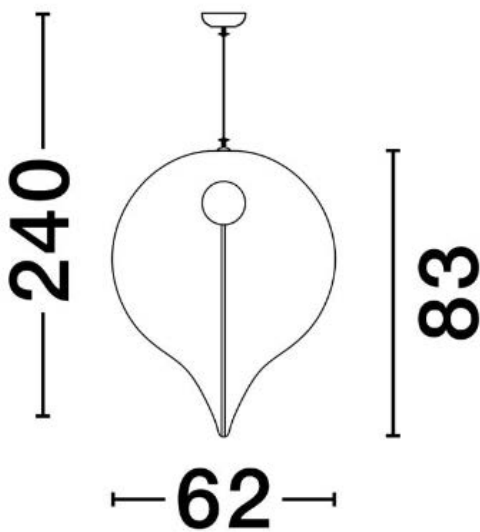

NOVA LUCE

PRODUCT DATASHEET

Version: 001

PRODUCT PHOTOGRAPH

TECHNICAL DRAWING

GENERAL INFORMATION

Product Code	9620171
Collection	Decorative
Product Category	Suspension
Product Family	ESPERIA
Mounting Location	Ceiling
Application Environment	Indoor

DIMENSION & WEIGHT

LxWxH (cm)	D: 62 H: 240 cm
Cut out (cm)	N/A
Weight (Kgr)	N/A

MATERIAL & COLOR

Product Color	Sandy White
Body Material	Mulberry Silk & Acrylic

APPLICATION & MOUNTING

Ambient Working Temp.	Max 45 oC
Type of Protection	IP20
Dimmable	Depends on the lamp
Type of Dimming (Optional)	N/A
Mounting type	Ceiling
Mounting Depth (cm)	N/A
Led Module Replaceable	Yes
Light Source	LED E27

Power (Nominal)	Depends on the lamp
Input voltage (Nominal)	220-240Vac
Mains Frequency	50/60Hz

PHOTOMETRICAL DATA

Luminous Flux	Depends on the lamp
Color Temperature	Depends on the lamp
Light Color (Designation)	N/A