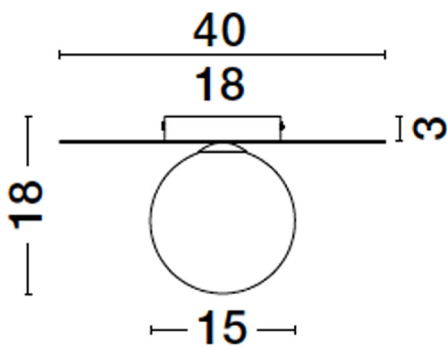

NOVA LUCE

PRODUCT DATASHEET

Version: 001

PRODUCT PHOTOGRAPH

TECHNICAL DRAWING

GENERAL INFORMATION

Product Code	9501247
Collection	Decorative
Product Category	Ceiling
Product Family	Indigo
Mounting Location	Ceiling
Application Environment	Indoor

DIMENSION & WEIGHT

LxWxH (cm)	D: 40 H: 18
Cut out (cm)	N/A
Weight (Kgr)	1.5

MATERIAL & COLOR

Product Color	Gold & Opal
Body Material	Metal & Glass

APPLICATION & MOUNTING

Ambient Working Temp.	Max 45 °C
Type of Protection	IP20
Dimmable	Depends on the lamp
Type of Dimming (Optional)	N/A
Mounting type	Ceiling
Mounting Depth (cm)	N/A
Led Module Replaceable	Yes
Light Source	LED ?27

NOVA LUCE S.A

Schimatari Viotias
32009, Greece

+30 22620 58 121
+30 22620 56 743

info@novaluce.com
www.novaluce.com