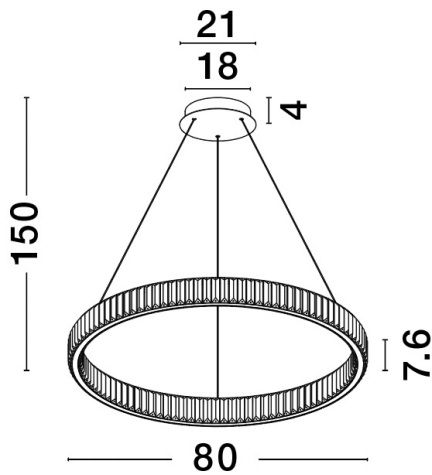

NOVA LUCE

PRODUCT DATASHEET

Version: 001

PRODUCT PHOTOGRAPH

TECHNICAL DRAWING

GENERAL INFORMATION

Product Code	9333076
Collection	Decorative
Product Category	Suspension
Product Family	Aurelia
Mounting Location	Ceiling
Application Environment	Indoor

DIMENSION & WEIGHT

LxWxH (cm)	D: 80 H: 150
Cut out (cm)	N/A
Weight (Kgr)	7.0

MATERIAL & COLOR

Product Color	Gold
Body Material	Metal & Crystal

APPLICATION & MOUNTING

Ambient Working Temp.	Max 45 oC
Type of Protection	IP20
Dimmable	Yes
Type of Dimming (Optional)	Triac
Mounting type	Ceiling
Mounting Depth (cm)	N/A
Led Module Replaceable	No
Light Source	LED

Power (Nominal)	47W
Input voltage (Nominal)	220-240Vac
Mains Frequency	50/60Hz

PHOTOMETRICAL DATA

Luminous Flux	4895 lm
Color Temperature	3500K
Light Color (Designation)	Neutral White

WARRANTY

Warranty	3 Years
----------	----------------