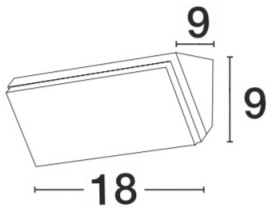

NOVA LUCE

PRODUCT DATASHEET

Version: 001

PRODUCT PHOTOGRAPH

TECHNICAL DRAWING

GENERAL INFORMATION

Product Code	9270027
Collection	Outdoor
Product Category	Wall
Product Family	KEEN
Mounting Location	Wall
Application Environment	Outdoor

DIMENSION & WEIGHT

LxWxH (cm)	L: 18 W: 9 H: 9
Cut out (cm)	N/A
Weight (Kgr)	0.7

MATERIAL & COLOR

Product Color	Black
Body Material	Aluminum-Acrylic

APPLICATION & MOUNTING

Ambient Working Temp.	Max 40 °C
Type of Protection	IP65
Dimmable	No
Type of Dimming (Optional)	N/A
Mounting type	Surface
Mounting Depth (cm)	N/A
Led Module Replaceable	No
Light Source	LED