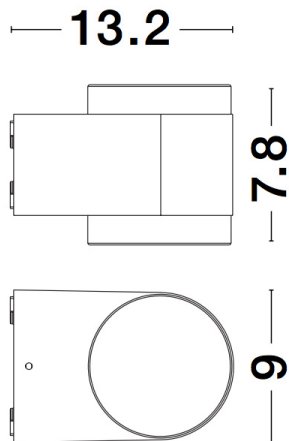

NOVA LUCE

PRODUCT DATASHEET

Version: 001

PRODUCT PHOTOGRAPH

TECHNICAL DRAWING

GENERAL INFORMATION

Product Code	9200202
Collection	Outdoor
Product Category	Wall
Product Family	NUS
Mounting Location	Wall
Application Environment	Outdoor

DIMENSION & WEIGHT

LxWxH (cm)	L: 13,2 W: 9 H: 7,8
Cut out (cm)	N/A
Weight (Kgr)	0.6

MATERIAL & COLOR

Product Color	Anthracite
Body Material	Die-Casting Aluminium

APPLICATION & MOUNTING

Ambient Working Temp.	Max 40 oC
Type of Protection	IP54
Dimmable	No
Type of Dimming (Optional)	N/A
Mounting type	Surface
Mounting Depth (cm)	N/A
Led Module Replaceable	No
Light Source	LED

Power (Nominal)	2x4W
Input voltage (Nominal)	220-240Vac
Mains Frequency	50/60Hz

PHOTOMETRICAL DATA

Luminous Flux	943 lm
Color Temperature	3000K
Light Color (Designation)	Warm White

WARRANTY

Warranty	3 Years
----------	----------------