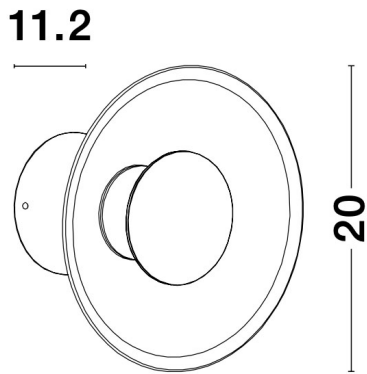

NOVA LUCE

PRODUCT DATASHEET

Version: 001

PRODUCT PHOTOGRAPH

TECHNICAL DRAWING

GENERAL INFORMATION

Product Code	9118528
Collection	Decorative
Product Category	Wall
Product Family	Esil
Mounting Location	Wall
Application Environment	Indoor

DIMENSION & WEIGHT

LxWxH (cm)	L: 20 W: 11.2 H: 20
Cut out (cm)	N/A
Weight (Kgr)	1.0

MATERIAL & COLOR

Product Color	Brash Gold
Body Material	Aluminium & Glass

APPLICATION & MOUNTING

Ambient Working Temp.	Max 45 oC
Type of Protection	IP20
Dimmable	No
Type of Dimming (Optional)	N/A
Mounting type	Wall
Mounting Depth (cm)	N/A
Led Module Replaceable	No
Light Source	LED

Power (Nominal)	8W
Input voltage (Nominal)	220-240Vac
Mains Frequency	50/60Hz

PHOTOMETRICAL DATA

Luminous Flux	536 lm
Color Temperature	3000K
Light Color (Designation)	Warm White

WARRANTY

Warranty	3 Years
----------	----------------