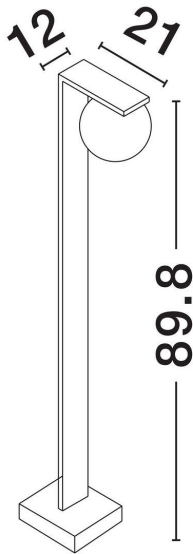

NOVA LUCE

PRODUCT DATASHEET

Version: 001

PRODUCT PHOTOGRAPH

TECHNICAL DRAWING

GENERAL INFORMATION

Product Code	9060245
Collection	Outdoor
Product Category	Bollard
Product Family	ORACLE
Mounting Location	Floor
Application Environment	Outdoor

DIMENSION & WEIGHT

LxWxH (cm)	L: 12 W: 21 H: 89.8 cm
Cut out (cm)	N/A
Weight (Kgr)	N/A

MATERIAL & COLOR

Product Color	Coffee
Body Material	Aluminium & Opal Glass

APPLICATION & MOUNTING

Ambient Working Temp.	Max 40 oC
Type of Protection	IP65
Dimmable	No
Type of Dimming (Optional)	N/A
Mounting type	Surface
Mounting Depth (cm)	N/A
Led Module Replaceable	No
Light Source	LED

Power (Nominal)	8W
Input voltage (Nominal)	220-240Vac
Mains Frequency	50/60Hz

PHOTOMETRICAL DATA

Luminous Flux	326 lm
Color Temperature	3000K
Light Color (Designation)	Warm White

WARRANTY

Warranty	3 Years
----------	----------------