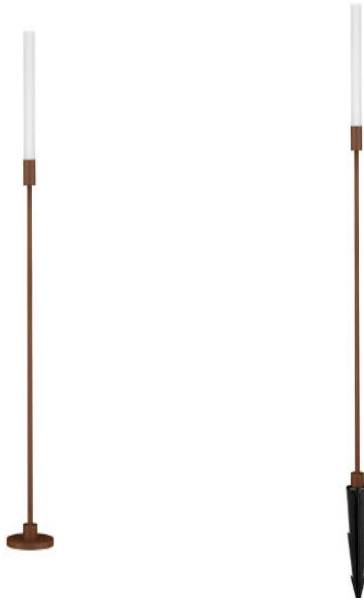

NOVA LUCE

PRODUCT DATASHEET

Version: 001

PRODUCT PHOTOGRAPH

TECHNICAL DRAWING

PIPE
9030908 - Sandy Corten Aluminium

GENERAL INFORMATION

Product Code	9030908
Collection	Outdoor
Product Category	Bollard
Product Family	PIPE
Mounting Location	Floor
Application Environment	Outdoor

DIMENSION & WEIGHT

LxWxH (cm)	D: 10 W: 2.5 H: 80 cm
Cut out (cm)	N/A
Weight (Kgr)	N/A

MATERIAL & COLOR

Product Color	Sandy Corten
Body Material	Aluminium

APPLICATION & MOUNTING

Ambient Working Temp.	Max 40 oC
Type of Protection	IP65
Dimmable	No
Type of Dimming (Optional)	N/A
Mounting type	Surface
Mounting Depth (cm)	N/A
Led Module Replaceable	No
Light Source	LED