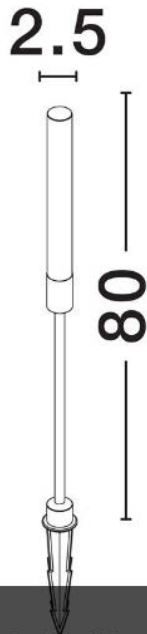

NOVA LUCE

PRODUCT DATASHEET

Version: 001

PRODUCT PHOTOGRAPH

TECHNICAL DRAWING

PIPE
9030908 - Sandy Corten Aluminium

GENERAL INFORMATION

Product Code	9030908
Collection	Outdoor
Product Category	Bollard
Product Family	PIPE
Mounting Location	Floor
Application Environment	Outdoor

DIMENSION & WEIGHT

LxWxH (cm)	D: 10 W: 2.5 H: 80 cm
Cut out (cm)	N/A
Weight (Kgr)	N/A

MATERIAL & COLOR

Product Color	Sandy Corten
Body Material	Aluminium

APPLICATION & MOUNTING

Ambient Working Temp.	Max 40 oC
Type of Protection	IP65
Dimmable	No
Type of Dimming (Optional)	N/A
Mounting type	Surface
Mounting Depth (cm)	N/A
Led Module Replaceable	No
Light Source	LED

Power (Nominal)	4W
Input voltage (Nominal)	220-240Vac
Mains Frequency	50/60Hz

PHOTOMETRICAL DATA

Luminous Flux	195 lm
Color Temperature	3000K
Light Color (Designation)	Warm White

WARRANTY

Warranty	3 Years
----------	----------------