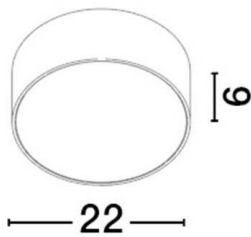

NOVA LUCE

PRODUCT DATASHEET

Version: 001

PRODUCT PHOTOGRAPH

TECHNICAL DRAWING

GENERAL INFORMATION

Product Code	9030837
Collection	Outdoor
Product Category	Ceiling
Product Family	JUDI
Mounting Location	Ceiling
Application Environment	Outdoor

DIMENSION & WEIGHT

LxWxH (cm)	D: 22 H: 6 cm
Cut out (cm)	N/A
Weight (Kgr)	0.0

MATERIAL & COLOR

Product Color	Sandy Black
Body Material	Aluminium Polycarbonate

APPLICATION & MOUNTING

Ambient Working Temp.	Max 40 oC
Type of Protection	IP65
Dimmable	No
Type of Dimming (Optional)	N/A
Mounting type	Surface
Mounting Depth (cm)	N/A
Led Module Replaceable	No
Light Source	LED

Power (Nominal)	20W
Input voltage (Nominal)	220-240Vac
Mains Frequency	50/60Hz

PHOTOMETRICAL DATA

Luminous Flux	1485 lm
Color Temperature	3000K
Light Color (Designation)	Warm White

WARRANTY

Warranty	3 Years
----------	----------------