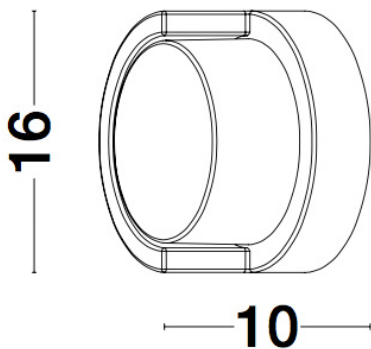

NOVA LUCE

PRODUCT DATASHEET

Version: 001

PRODUCT PHOTOGRAPH

TECHNICAL DRAWING

GENERAL INFORMATION

| | |
|-------------------------|----------------|
| Product Code | 9026002 |
| Collection | Outdoor |
| Product Category | Wall |
| Product Family | MAX |
| Mounting Location | Wall |
| Application Environment | Outdoor |

DIMENSION & WEIGHT

| | |
|--------------|------------------------|
| LxWxH (cm) | D: 16 W:10 H:16 |
| Cut out (cm) | N/A |
| Weight (Kgr) | 0.5 |

MATERIAL & COLOR

| | |
|---------------|------------------------------------|
| Product Color | Dark Grey |
| Body Material | Abs Clear & White Glass |