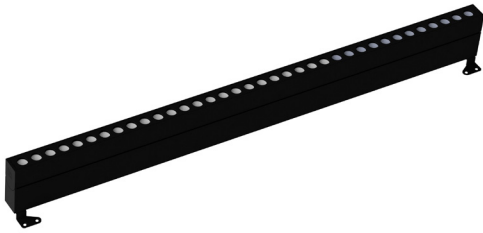

NOVA LUCE

PRODUCT DATASHEET

Version: 001

PRODUCT PHOTOGRAPH

GENERAL INFORMATION

Product Code	9011162
Collection	Outdoor
Product Category	Wall
Product Family	WALL WASHER
Mounting Location	Wall
Application Environment	Outdoor

DIMENSION & WEIGHT

LxWxH (cm)	L: 100 W: 6,5 H: 12
Cut out (cm)	N/A
Weight (Kgr)	3.1

MATERIAL & COLOR

Product Color	Black
Body Material	Aluminium&-Glass

TECHNICAL DRAWING

APPLICATION & MOUNTING

Ambient Working Temp.	Max 40 oC
Type of Protection	IP67
Dimmable	N/A
Type of Dimming (Optional)	N/A
Mounting type	Surface
Mounting Depth (cm)	N/A
Led Module Replaceable	No
Light Source	LED

NOVA LUCE S.A

Schimatari Viotias
32009, Greece

+30 22620 58 121
+30 22620 56 743

info@novaluce.com
www.novaluce.com