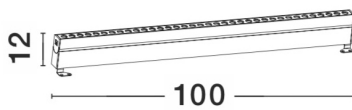

APPLICATION & MOUNTING

Ambient Working Temp.	Max 40 oC
Type of Protection	IP67
Dimmable	N/A
Type of Dimming (Optional)	N/A
Mounting type	Surface
Mounting Depth (cm)	N/A
Led Module Replaceable	No
Light Source	LED

NOVA LUCE S.A

Schimatari Viotias
32009, Greece

+30 22620 58 121
+30 22620 56 743

info@novaluce.com
www.novaluce.com