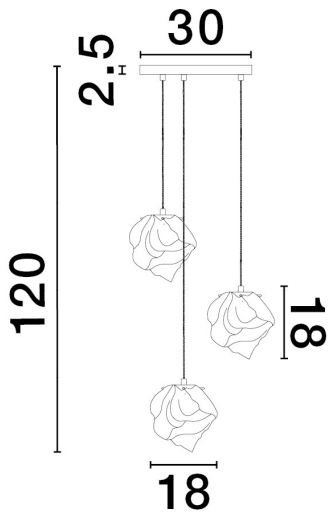

NOVA LUCE

PRODUCT DATASHEET

Version: 001

PRODUCT PHOTOGRAPH

TECHNICAL DRAWING

GENERAL INFORMATION

Product Code	9009254
Collection	Decorative
Product Category	Suspension
Product Family	Odelle
Mounting Location	Ceiling
Application Environment	Indoor

DIMENSION & WEIGHT

LxWxH (cm)	D: 40 H: 120
Cut out (cm)	N/A
Weight (Kgr)	2.9

MATERIAL & COLOR

Product Color	Brass Gold & Amber
Body Material	Metal & Glass

APPLICATION & MOUNTING

Ambient Working Temp.	Max 45 oC
Type of Protection	IP20
Dimmable	Depends on the lamp
Type of Dimming (Optional)	N/A
Mounting type	Ceiling
Mounting Depth (cm)	N/A
Led Module Replaceable	Yes
Light Source	LED E14

Power (Nominal)	Depends on the lamp
Input voltage (Nominal)	220-240Vac
Mains Frequency	50/60Hz

PHOTOMETRICAL DATA

Luminous Flux	Depends on the lamp
Color Temperature	Depends on the lamp
Light Color (Designation)	N/A