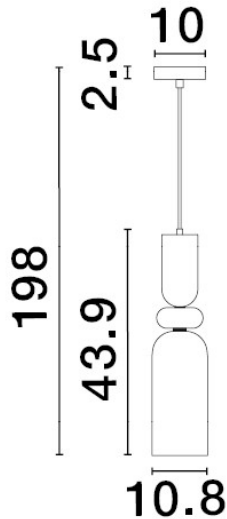

NOVA LUCE

PRODUCT DATASHEET

Version: 001

PRODUCT PHOTOGRAPH

TECHNICAL DRAWING

GENERAL INFORMATION

Product Code	9009236
Collection	Decorative
Product Category	Suspension
Product Family	Murano
Mounting Location	Ceiling
Application Environment	Indoor

DIMENSION & WEIGHT

LxWxH (cm)	L: 10,8 W: 43,9 H: 198
Cut out (cm)	N/A
Weight (Kgr)	1.0

MATERIAL & COLOR

Product Color	Sandy Gold
Body Material	Metal & Glass

APPLICATION & MOUNTING

Ambient Working Temp.	Max 45 oC
Type of Protection	IP20
Dimmable	Depends on the lamp
Type of Dimming (Optional)	N/A
Mounting type	Ceiling
Mounting Depth (cm)	N/A
Led Module Replaceable	Yes
Light Source	LED E14

Power (Nominal)	Depends on the lamp
Input voltage (Nominal)	220-240Vac
Mains Frequency	50/60Hz

PHOTOMETRICAL DATA

Luminous Flux	Depends on the lamp
Color Temperature	Depends on the lamp
Light Color (Designation)	N/A