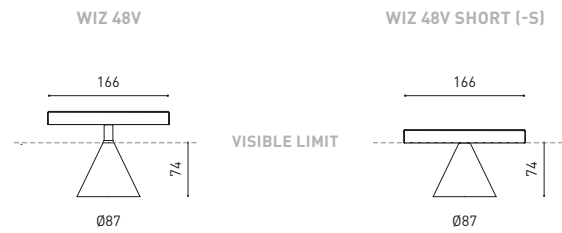

48 V | III IP20 | CRI>90 | L90B10 >55.000h

☉	*OPTIONS
1	No DIM
2	DIM DALI

OTHER DIM OPTIONS PLEASE CONSULT

+RE	REF. ENDING	EXAMPLE
∅	Track 48V	A4650110WT
-S	Track 48V Short	A4650110WT-S

OPTIONAL

WIZ High Chromatic LED ⓘ >> 281

NOT SOLD SEPARATELY
AFFECTS THE LIGHTING PARAMETERS

FINISHING Body Lampshade Adaptor

WT	WT □ N ■ N ■
NT	NT ■ N ■ N ■
WTW	WT □ N ■ W □
NTW	NT ■ N ■ W □

MATERIAL | AL | ABS+PC

RAL ⓘ >> 312

+RE >> THE PRODUCTS FOR THE TRACK 48V SHORT, ADD "-S" AT THE END OF THE SALES REFERENCE (AFTER THE LETTERS WHICH INDICATE THE COLOUR OF THE PRODUCT).