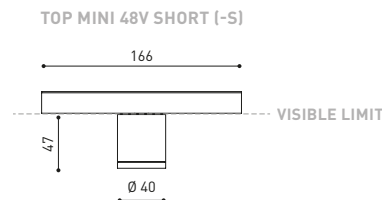

FINISHING	Lamp	Adaptor
WT	WT □ | N ■	
NT	NT ■ | N ■	
WTW	WT □ | W □	
NTW	NT ■ | W □	

OPTIONAL ACCESSORIES

NOT SOLD SEPARATELY | AFFECT THE LIGHTING PARAMETERS

TOP Beam Mixer Diffuser 0805-01-00

TOP Anti-glare Honeycomb Louver 0807-00-00 | WT | NT |

TOP High Chromatic LED (i) >> 281

MATERIAL | AL | PC |

RAL (i) >> 312

+RE >> THE PRODUCTS FOR THE TRACK 48V SHORT, ADD "-S" AT THE END OF THE SALES REFERENCE (AFTER THE LETTERS WHICH INDICATE THE COLOUR OF THE PRODUCT).

((C)) >> 288