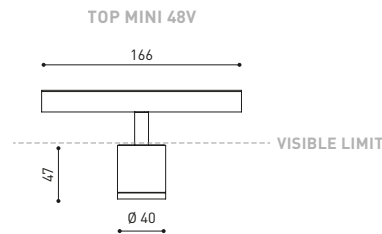

48V | III | IP20 | CRI>90 | L90B10 > 55.000h

Ⓞ	*OPTIONS
1	No DIM
2	DIM DALI

OTHER DIM OPTIONS PLEASE CONSULT

+RE	REF. ENDING	EXAMPLE
⌀	Track 48V	A3390110WT
-S	Track 48V Short	A3390110WT-S

FINISHING	Lamp	Adaptor
WT	WT □ N ■	
NT	NT ■ N ■	
WTW	WT □ W □	
NTW	NT ■ W □	

Extended Family
Top Micro 24V_P.181
Top Fancy Shape_P.236

MORE INFO >>

TOP Mini 48V	+RE	P	CCT	Beam	I	Flux	LOR
A340-0- (C) -10- WT NT WTW NTW -S		6,5W	2700K	20°	700mA	610 lm	92%
A340-0- (C) -11- WT NT WTW NTW -S		6,5W	3000K	20°	700mA	640 lm	92%
A340-0- (C) -20- WT NT WTW NTW -S		6,5W	2700K	30°	700mA	610 lm	89%
A340-0- (C) -21- WT NT WTW NTW -S		6,5W	3000K	30°	700mA	640 lm	89%
A340-0- (C) -30- WT NT WTW NTW -S		6,5W	2700K	56°	700mA	610 lm	86%
A340-0- (C) -31- WT NT WTW NTW -S		6,5W	3000K	56°	700mA	640 lm	86%

48 V | III | IP20 | CRI>90 | L⁹⁰B10 >55.000h

(C)	*OPTIONS
1	No DIM
2	DIM DALI

OTHER DIM OPTIONS PLEASE CONSULT

+RE	REF. ENDING	EXAMPLE
(C)	Track 48V	A3400110WT
-S	Track 48V Short	A3400110WT-S

FINISHING	Lamp	Adaptor
WT	WT □ N ■	
NT	NT ■ N ■	
WTW	WT □ W □	
NTW	NT ■ W □	