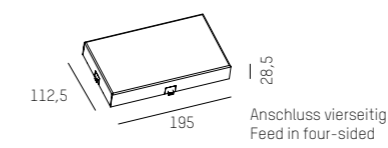

BALDACHIN DALI CEILING BASE DALI	LEISTUNG POWER	FARBE COLOUR
708-00404000006d	2 x max. 100W	black
Inkl. LED Konverter / incl. LED driver