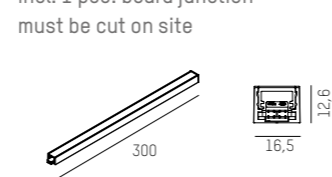

TRACK COMPONENTS

24V DC

Design: INHOUSE

24V Stromschiene aus Aluminiumprofil · 4-Polig · Oberfläche schwarz · Installation als Aufbau- und Einbaumontage · Systemzubehör separat ordern
24V electrified track made of aluminium profile · 4-pole · black surface · installation as surface- and recessed · order system accessories separately
Binario elettrificato 24V · 4 poli · in alluminio · finitura nera · montaggio a plafone o incasso · accessori da ordinare separatamente
Rail électrifié en aluminium 24V · 4 pôles · finition noire · montage en surface ou encastré · accessoires à commander séparément

MAGNETICS PROFIL OHNE EINSPEISUNG MAGNETICS PROFILE WITHOUT POWER FEED	LÄNGE LENGHT	FARBE COLOUR
708-00101000006d	300mm	black
708-00102000006d	600mm	black
708-00103000006d	900mm	black
708-00104000006d	1200mm	black
708-00105000006d	1500mm	black
708-00106000006d	1800mm	black
708-00107000006d	2100mm	black
708-00108000006d	2400mm	black

MAGNETICS PROFIL MIT EINSPEISUNG MAGNETICS PROFILE WITH POWER FEED	LÄNGE LENGHT	FARBE COLOUR
708-00122000006d	379mm	black
708-00123000006d	679mm	black
708-00124000006d	979mm	black
708-00125000006d	1279mm	black
708-00126000006d	1579mm	black
708-00127000006d	1879mm	black
708-00128000006d	2179mm	black
708-00129000006d	2479mm	black

ENDSTÜCK END PIECE	FARBE COLOUR
708-006010000060	black

EINBAUMONTAGESET RECESSED MOUNTING SET
708-0000200
bestehend aus 2 Einbaubügel und 1 Stk. PMMA Schutzabdeckung, L: 1200mm Consisting of 2 installation brackets and 1 pce. PMMA protective cover, L 1200mm

JUMPER - KONTAKTBRÜCKE JUMPER - CONTACT BRIDGE
708-00005000006d

IP20 CE

JUNCTION