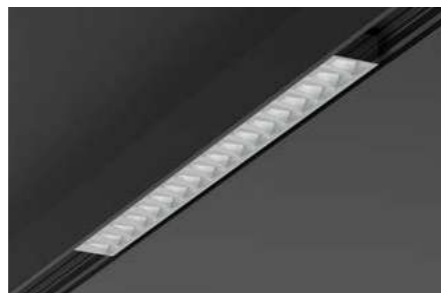

Chrom asymmetrischer Lichtaustritt
Chrome asymmetric light beam

MAGNETICS SYSTEM INSERTS

COMPLETE CODE		
R = REFLECTOR	WW = LIGHT COLOUR	Y = DIMMABLE
- dark chrome - 60° beam = 2 (UGR<16) - chrome - asymmetric beam = 3	- W2 LED 2700K = 23 CRI>90 - W3 LED 3000K = 29 CRI>90 - W4 LED 4000K = 24 CRI>90	- S switchable = 0 - D DALI dimm. = d

060