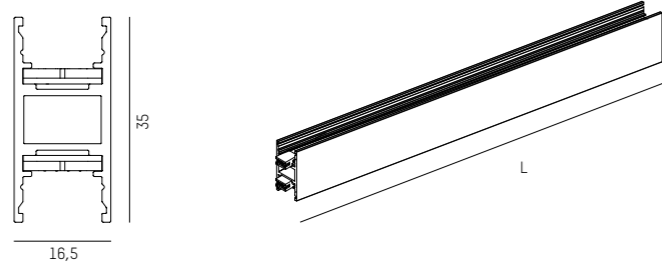

MAGNETICS H PROFIL MAGNETICS H PROFILE	LÄNGE LENGHT	FARBE COLOUR
708-00701000006d	300mm	black
708-00702000006d	600mm	black
708-00703000006d	900mm	black
708-00704000006d	1200mm	black
708-00705000006d	1500mm	black
708-00706000006d	1800mm	black
708-00707000006d	2100mm	black
708-00708000006d	2400mm	black