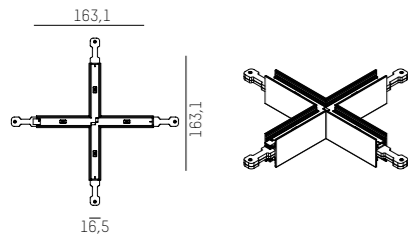

X VERBINDER X JUNCTION	FARBE COLOUR
708-00509000006d	black

inkl. 6 Stk. Platinenverbinder
incl. 6 pce. board junction