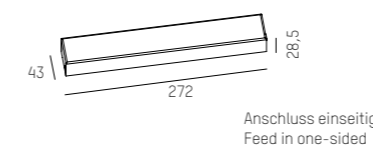

LED KONVERTER MAGNETICS LED DRIVER MAGNETICS	LEISTUNG POWER
24-127824	24 V / 120W
schaltbar switchable	

BALDACHIN DALI CEILING BASE DALI	LEISTUNG POWER	FARBE COLOUR
708-00403000006d	max. 100W	black
Inkl. LED Konverter / incl. LED driver