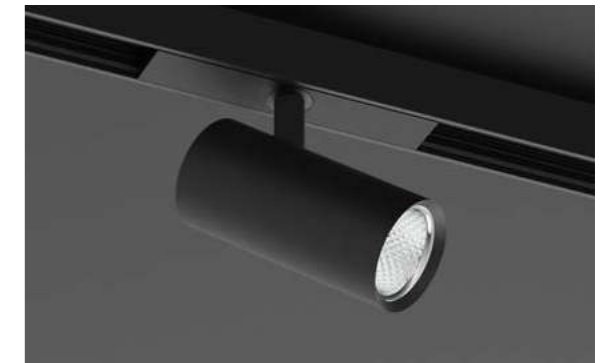

COMPLETE CODE		
RR = REFLECTOR	WW = LIGHT COLOUR	Y = DIMMABLE
24° chrome = 02 38° chrome = 03 24° dark chrome = 08 38° dark chrome = 09	- W2 LED 2700K = 43 PREMIUM CRI>90 - W3 LED 3000K = 49 PREMIUM CRI>90 - W4 LED 4000K = 24 CRI>90	- S switchable = 0 - D DALI dimm. = d

SPOT L EINSATZ / mit Linse oder Reflektor
SPOT L INSERT / with lens or reflector

SYS 11 - 15W	LM
708-00203RRWW06Y	640 - 1130