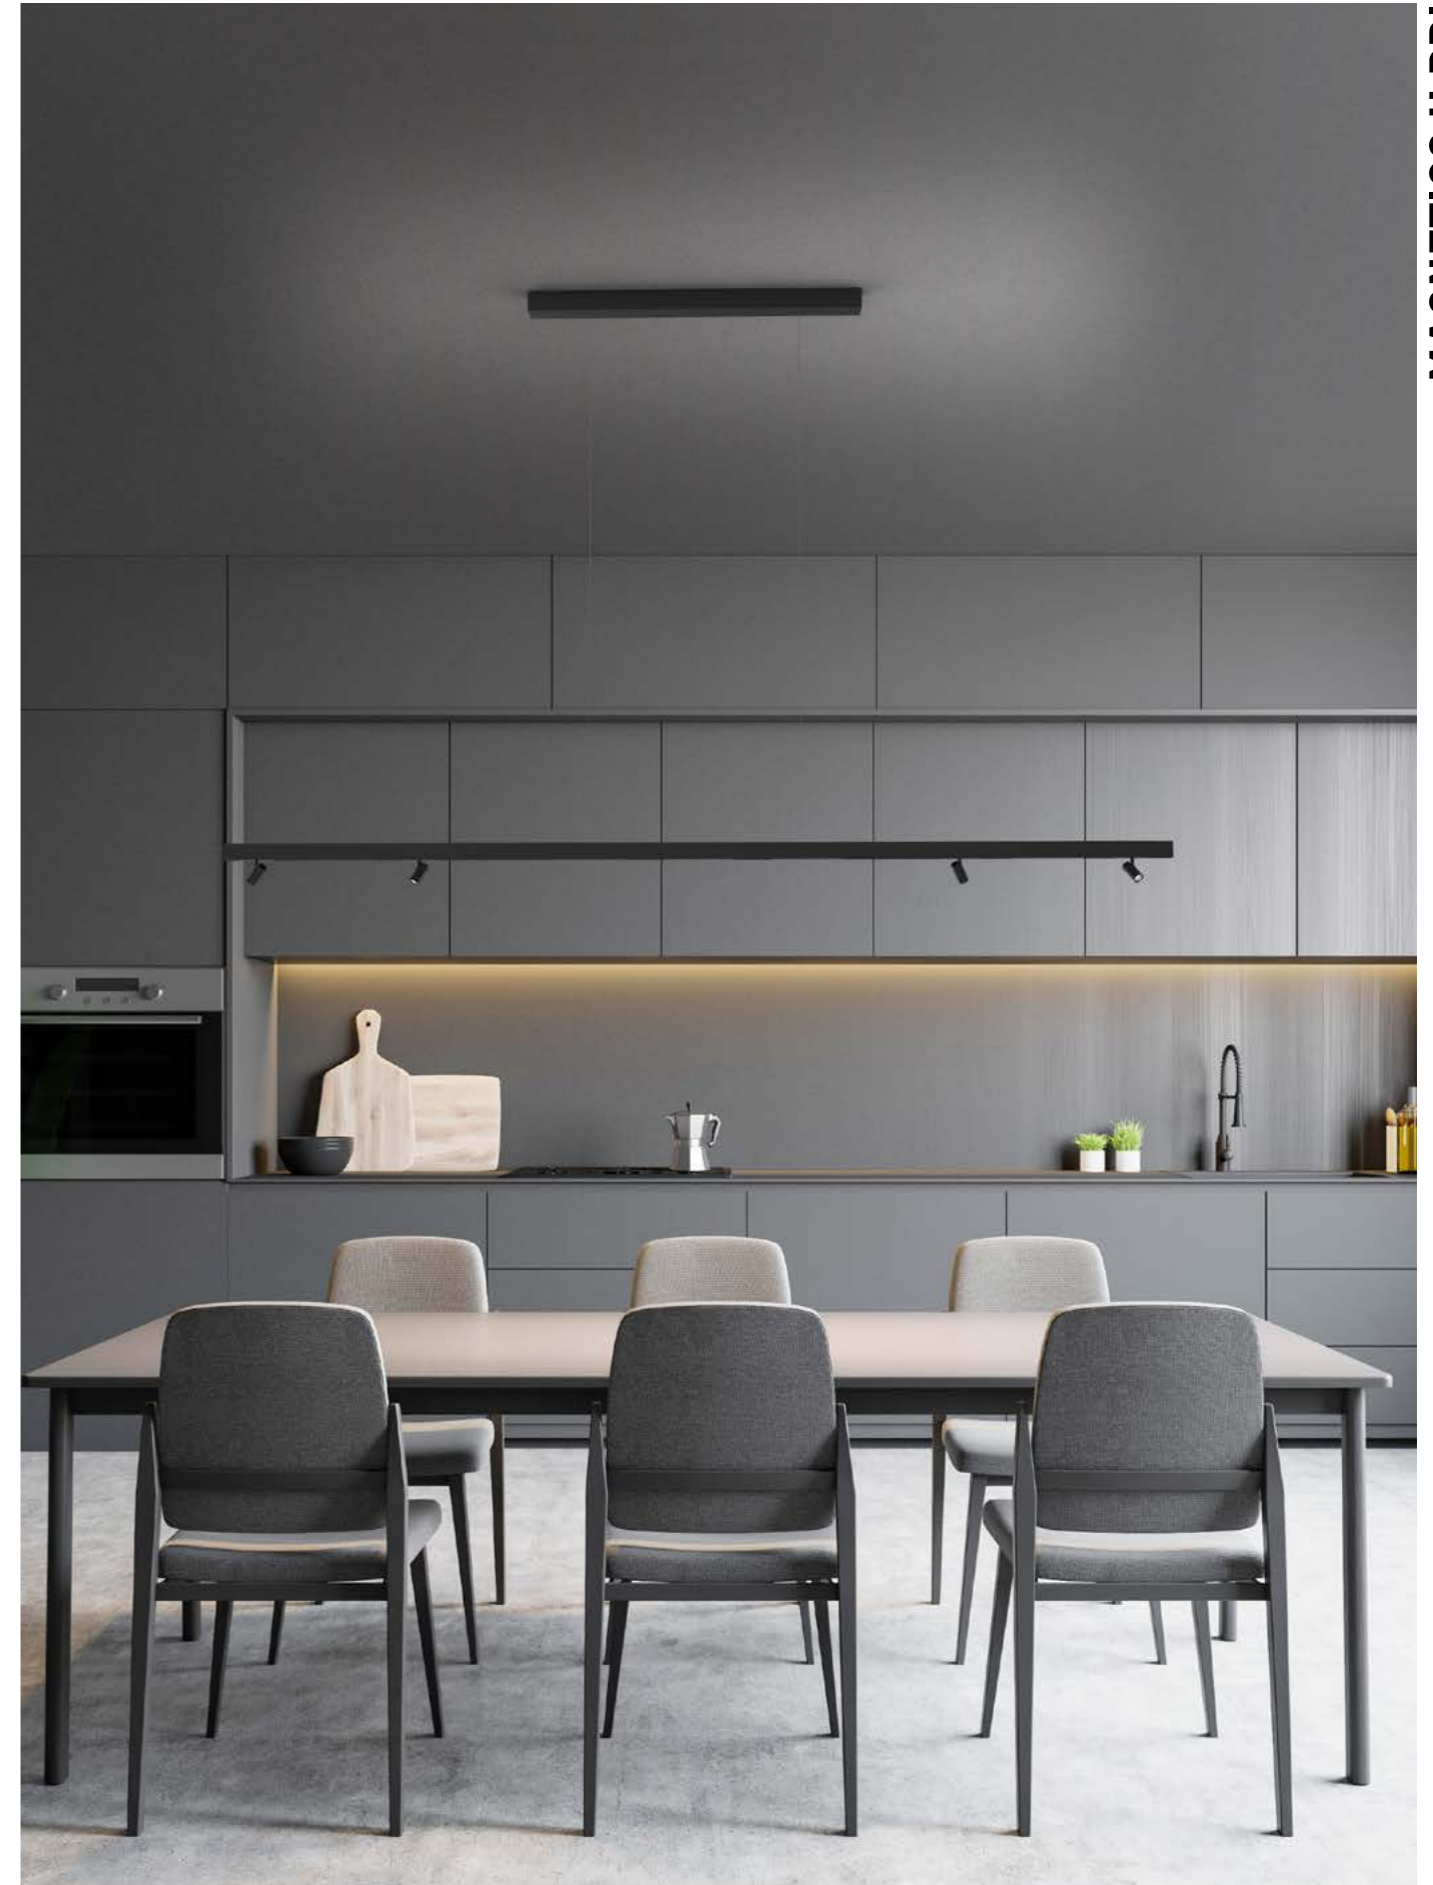

MAGNETICS H PDI

Technical data and energy efficiency

MAGNETICS H PDI