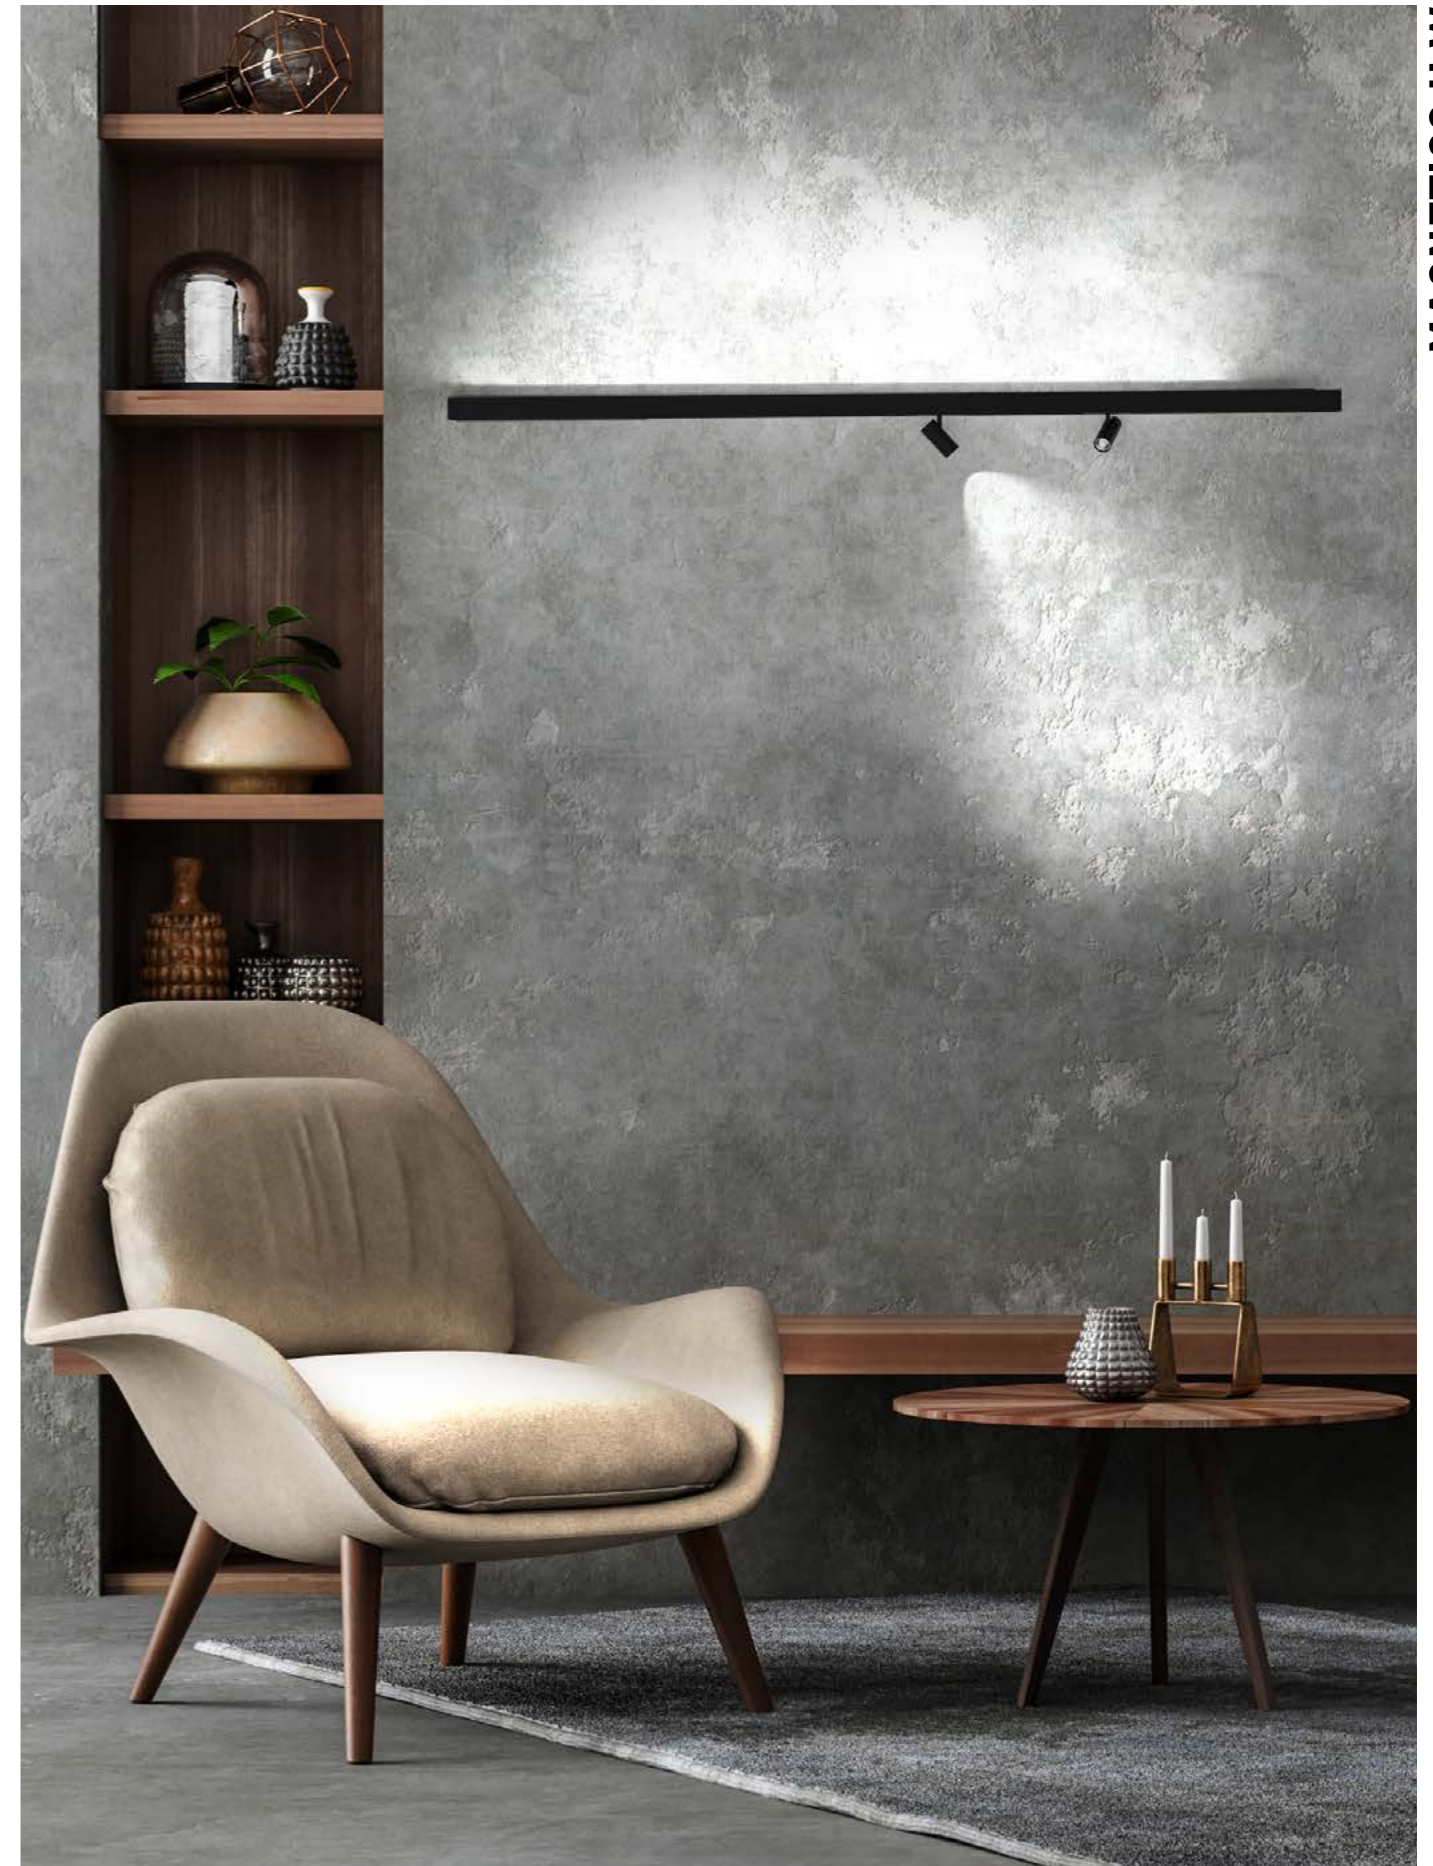

DIRECT
INDIRECT BEAM

SYS 36W L: 1403mm **LM**
708-0091400WW06Y 2438

SYS 52W L: 2003mm **LM**
708-0091500WW06Y 3498

COMPLETE CODE	
WW = LIGHT COLOUR	Y = DIMMABLE
W2 LED 2700K = 23 CRI<90	Ⓢ switchable = 0
W3 LED 3000K = 29 CRI<90	Ⓣ DALI dimm. = d
W4 LED 4000K = 24 CRI<90	