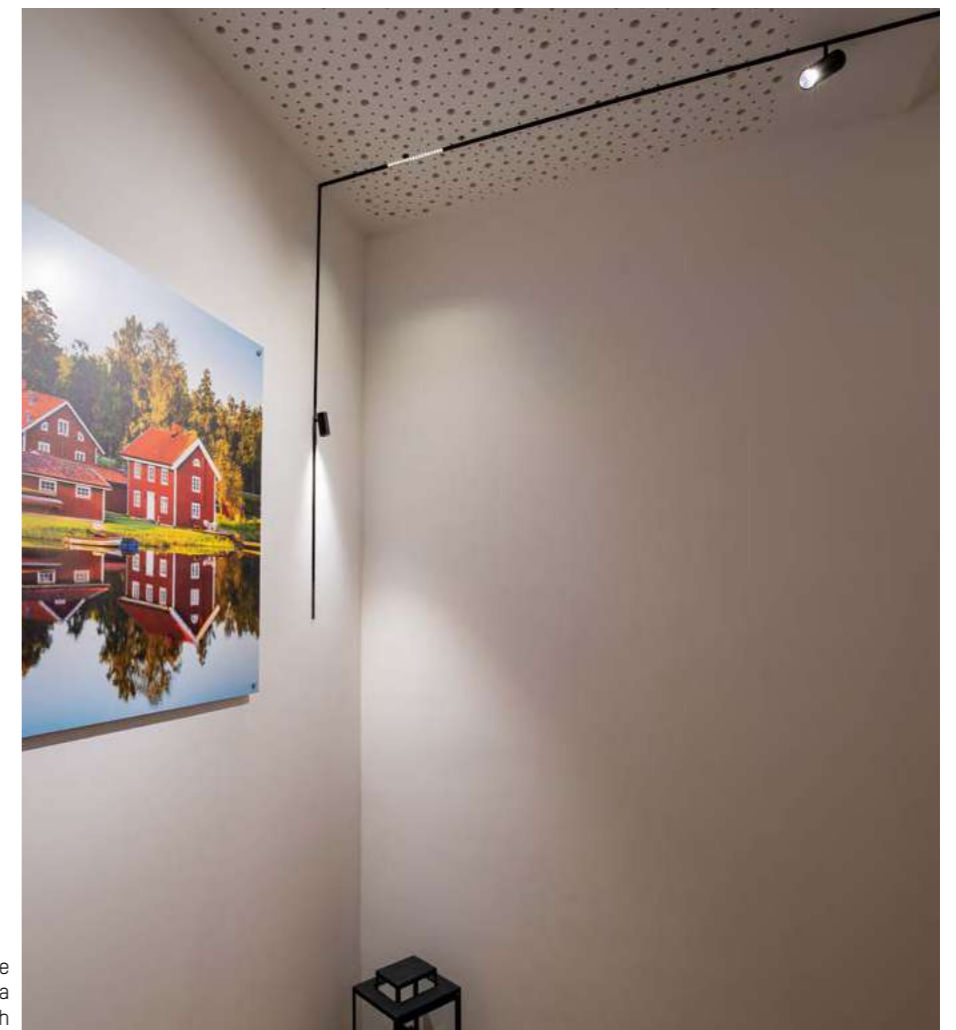

Private Residence
Austria
Photo: Joachim Rauch