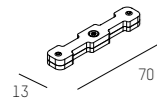

JUNCTION

LINEARVERBINDER LINEAR JUNCTION	FARBE COLOUR
708-005060000060	aluminium