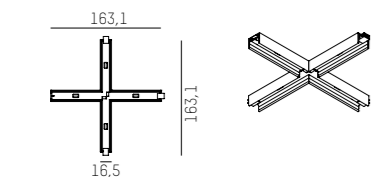

TRACK COMPONENTS

24V DC

Design: INHOUSE

24V Stromschiene aus Aluminiumprofil · 4-Polig · Oberfläche schwarz · Installation als Aufbau- und Einbaumontage · Systemzubehör separat ordern
24V electrified track made of aluminium profile · 4-pole · black surface · installation as surface- and recessed · order system accessories separately
Binario elettrificato 24V · 4 poli · in alluminio · finitura nera · montaggio a plafone o incasso · accessori da ordinare separatamente
Rail électrifié en aluminium 24V · 4 pôles · finition noire · montage en surface ou encastré · accessoires à commander séparément

MAGNETICS PROFIL OHNE EINSPEISUNG MAGNETICS PROFILE WITHOUT POWER FEED	LÄNGE LENGHT	FARBE COLOUR
708-00101000006d	300mm	black
708-00102000006d	600mm	black
708-00103000006d	900mm	black
708-00104000006d	1200mm	black
708-00105000006d	1500mm	black
708-00106000006d	1800mm	black
708-00107000006d	2100mm	black
708-00108000006d	2400mm	black

MAGNETICS PROFIL MIT EINSPEISUNG MAGNETICS PROFILE WITH POWER FEED	LÄNGE LENGHT	FARBE COLOUR
708-00122000006d	379mm	black
708-00123000006d	679mm	black
708-00124000006d	979mm	black
708-00125000006d	1279mm	black
708-00126000006d	1579mm	black
708-00127000006d	1879mm	black
708-00128000006d	2179mm	black
708-00129000006d	2479mm	black

ENDSTÜCK END PIECE	FARBE COLOUR
708-006010000060	black

EINBAUMONTAGESET RECESSED MOUNTING SET
708-0000200
bestehend aus 2 Einbaubügel und 1 Stk. PMMA Schutzabdeckung, L: 1200mm Consisting of 2 installation brackets and 1 pce. PMMA protective cover, L 1200mm

JUMPER - KONTAKTBRÜCKE JUMPER - CONTACT BRIDGE
708-00005000006d

IP20 CE

JUNCTION