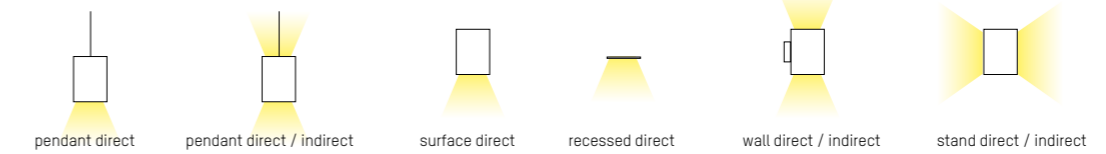

Move or simply adjust the spotlight head, the simple magnetic fixture ensures fast rearrangement of the components. On top of that, all luminaire inputs are protected against wrong polarity and can be easily inserted on both sides of the rail. Various light inserts of different lengths as well as spotlights in three sizes offer a linear basic lighting which is absolutely flush with the rail and sets accents. Draw attention to any object with a flick of the wrist.

linear

Core Colour

black

System inserts

Light beam

LED Colours

Design: INHOUSE

Information MAGNETICS