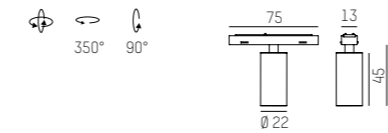

LIGHT INSERTS

SPOT S EINSATZ / mit Linse
SPOT S INSERT / with lens

SYS 4W	LM
708-00201RRWW06Y	290 - 360

COMPLETE CODE		
RR = LENS	WW = LIGHT COLOUR	Y = DIMMABLE
20° lens = 04 30° lens = 06	- W2 LED 2700K = 43 PREMIUM CRI>90 - W3 LED 3000K = 49 PREMIUM CRI>90 - W4 LED 4000K = 24 CRI>90	- S switchable = 0 - D DALI dimm. = d

SPOT M EINSATZ / mit Reflektor
SPOT M INSERT / with reflector

SYS 7W	LM
708-00202RRWW06Y	210 - 480