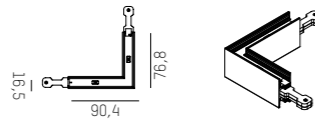

90° VERBINDER 90° JUNCTION	FARBE COLOUR
708-00507000006d	black

inkl. 2 Stk. Platinenverbinder
incl. 2 pce. board junction