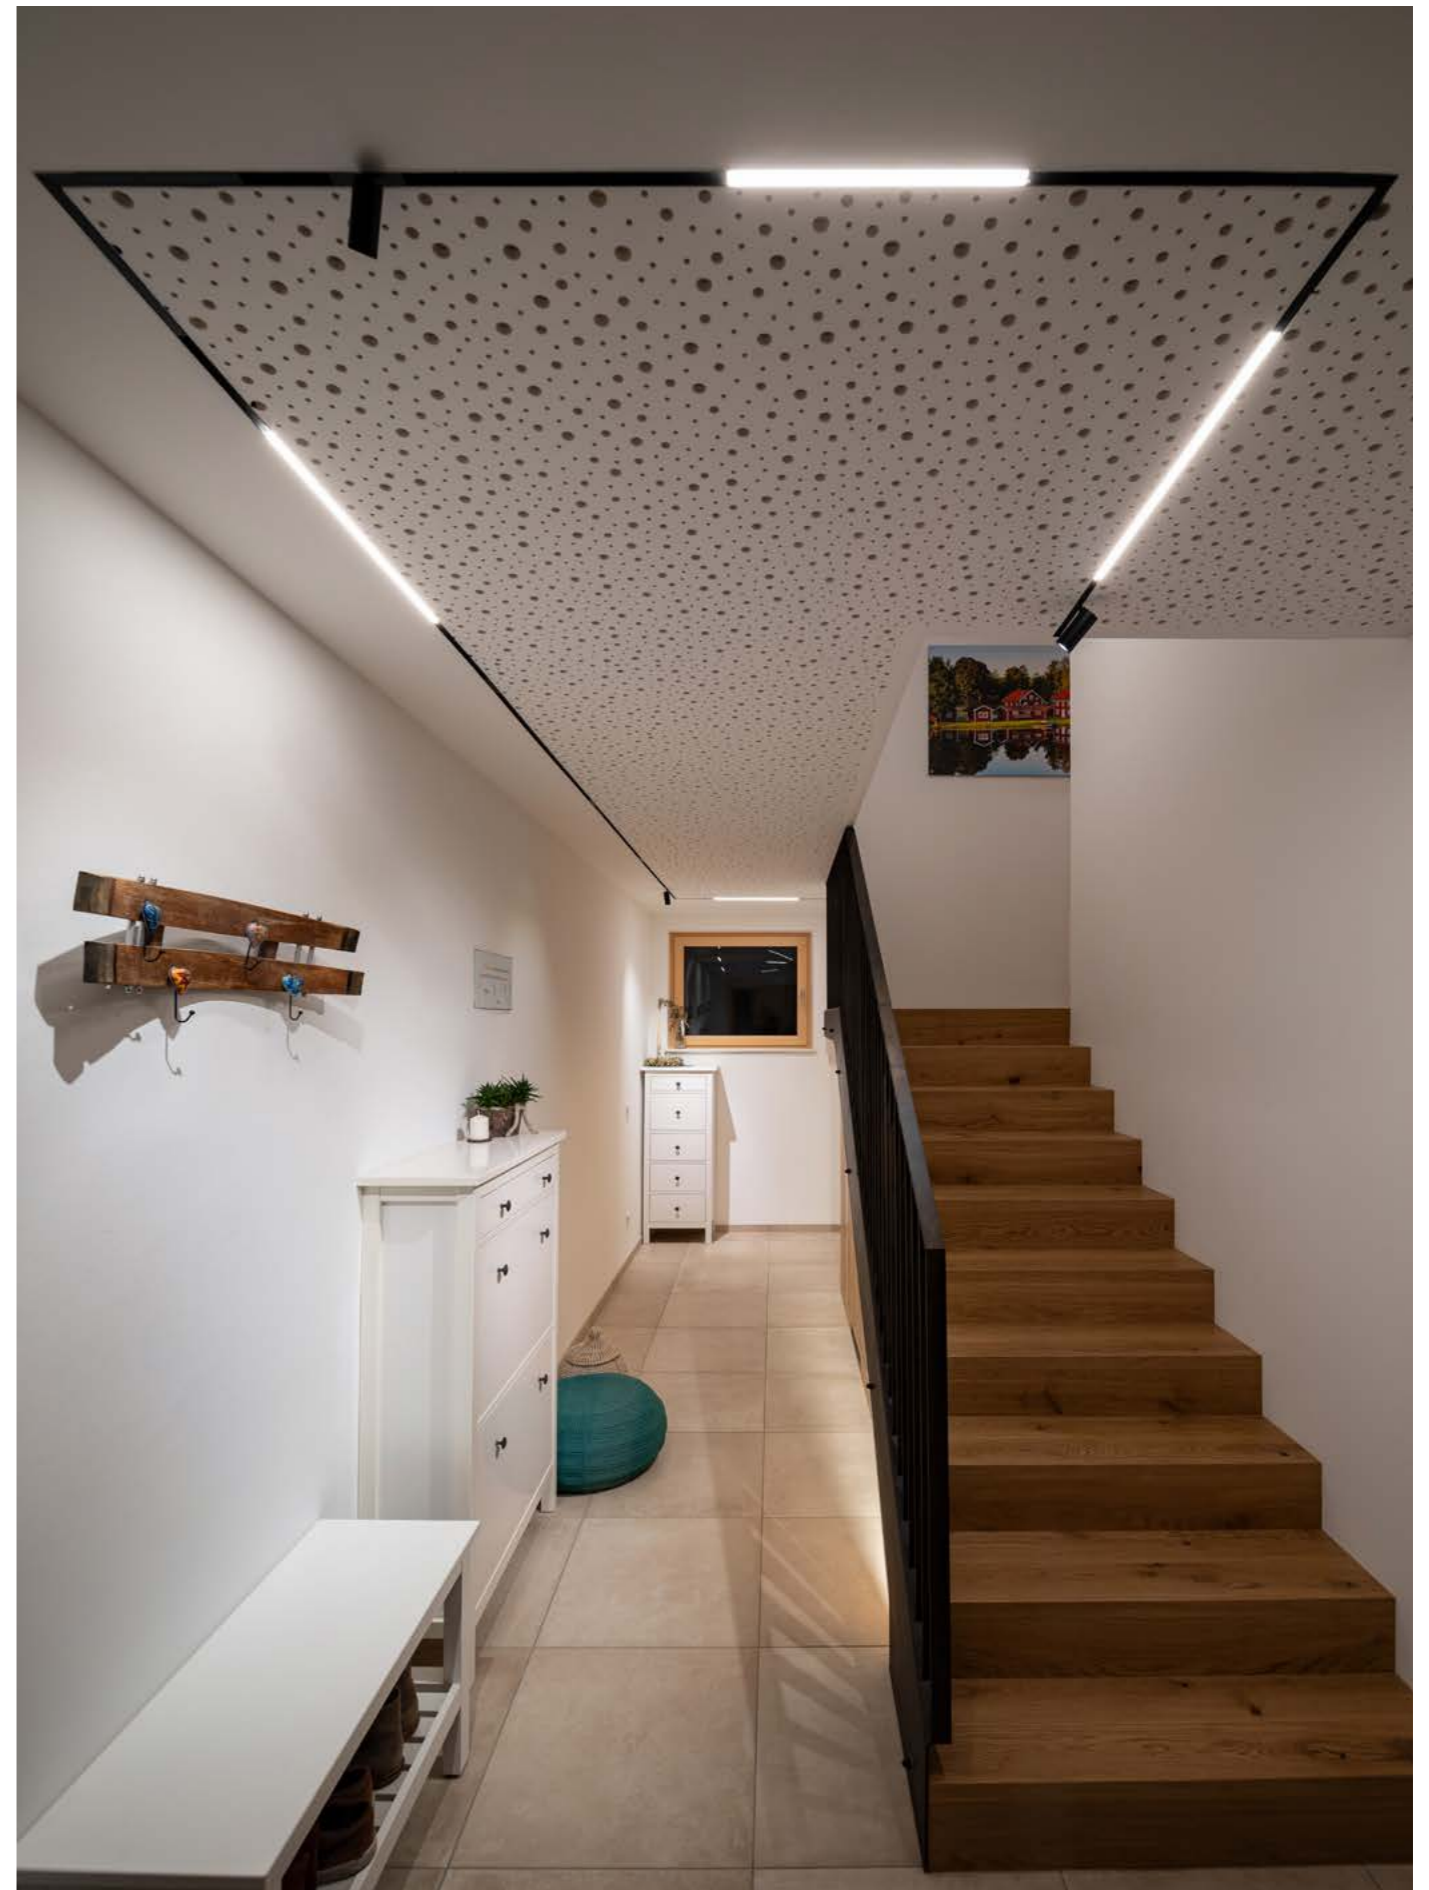

Private Residence
Austria
Photo: Joachim Rauch