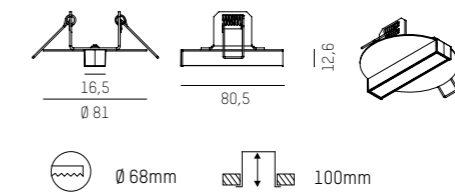

POWER FEED

Alle Einspeisungen für ON/Off und Dali nutzbar, je nach Modell inkl. oder exkl. DALI Repeater, Anschlussmöglichkeit für DALI ist bei allen Modellen möglich.
ACHTUNG: Kein Push-Dimm-Betrieb möglich

All feeds for ON/Off and Dali Usable, depending on the model incl. or excl. DALI repeater, connection option for DALI is possible with all models.
ATTENTION: No push dimming operation possible

DALI REPEATER FÜR GALVANISCHE TRENNUNG DALI REPEATER FOR GALVANIC SEPERATION	LEISTUNG POWER
711-sr2400amp	230V
max. 64 DALI Adressen max. 64 DALI addresses	

AUFBAUEINSPEISUNG MITTE / ENDE SURFACE CENTER / END POWER FEED	FARBE COLOUR
708-00401000006d	black
inkl. Endstück, exkl. LED Konverter incl. end piece, excl. LED driver	

EINBAUEINSPEISUNG MITTE / ENDE RECESSED CENTER / END POWER FEED	FARBE COLOUR
708-00405000006d	black
inkl. Endstück, exkl. LED Konverter incl. end piece, excl. LED driver