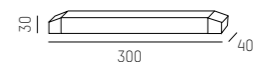

LED KONVERTER MAGNETICS LED DRIVER MAGNETICS	LEISTUNG POWER
24-127824	24 V / 120W
schaltbar switchable