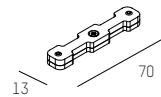

JUNCTION

LINEARVERBINDER LINEAR JUNCTION	FARBE COLOUR
708-005060000060	aluminium