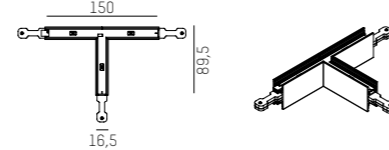

T VERBINDER T JUNCTION	FARBE COLOUR
708-00508000006d	black

inkl. 4 Stk. Platinenverbinder
incl. 4 pce. board junction