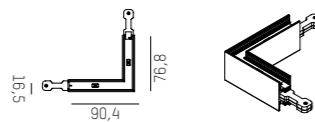

90° VERBINDER 90° JUNCTION	FARBE COLOUR
708-00507000006d	black

inkl. 2 Stk. Platinenverbinder
incl. 2 pce. board junction