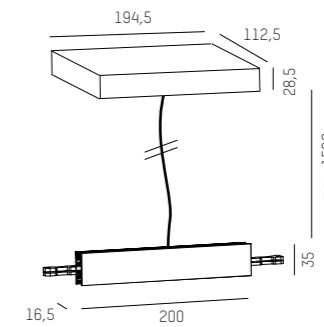

PENDELEINSPEISUNG MITTE / ENDE PENDANT CENTER / END POWER FEED	LEISTUNG POWER	FARBE COLOUR

708-00409000006d

Baldachin inkl. LED Konverter, inkl. Verbinder und Enddeckel
Inkl. DALI Repeater für galvanische Trennung
Ceiling base incl. LED driver, incl. connector and end piece
incl. DALI repeater for galvanic separation