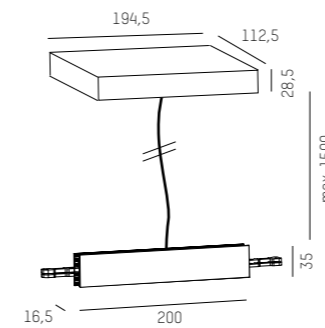

POWER FEED

Alle Einspeisungen für ON/Off und Dali nutzbar, je nach Modell inkl. oder exkl. DALI Repeater, Anschlussmöglichkeit für DALI ist bei allen Modellen möglich.
ACHTUNG: Kein Push-Dimm-Betrieb möglich

All feeds for ON/Off and Dali usable, depending on the model incl. or excl. DALI repeater, connection option for DALI is possible with all models.
ATTENTION: No push dimming operation possible

DALI REPEATER FÜR GALVANISCHE TRENNUNG DALI REPEATER FOR GALVANIC SEPERATION	LEISTUNG POWER

711-sr2400amp

max. 64 DALI Adressen
max. 64 DALI addresses

PENDELEINSPEISUNG MITTE / ENDE PENDANT CENTER / END POWER FEED	LEISTUNG POWER	FARBE COLOUR

708-00408000006d

Baldachin inkl. LED Konverter, inkl. Verbinder und Enddeckel
Ceiling base incl. LED driver, incl. connector and end piece