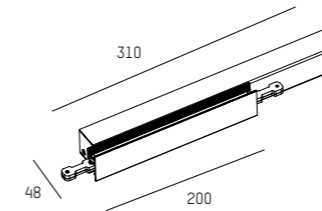

POWER FEED

Alle Einspeisungen für ON/Off und Dali nutzbar, je nach Modell inkl. oder exkl. DALI Repeater, Anschlussmöglichkeit für DALI ist bei allen Modellen möglich.
ACHTUNG: Kein Push-Dimm-Betrieb möglich

All feeds for ON/Off and Dali Usable, depending on the model incl. or excl. 24V DALI repeater, connection option for DALI is possible with all models.
ATTENTION: No push dimming operation possible

DALI REPEATER FÜR GALVANISCHE TRENNUNG DALI REPEATER FOR GALVANIC SEPERATION	LEISTUNG POWER

711-sr2400amp
max. 64 DALI Adressen
max. 64 DALI addresses

WANDEINSPEISUNG MITTE / ENDE WALL CENTER / END POWER FEED	LEISTUNG POWER	FARBE COLOUR

708-00407000006d max. 100W black
Wandhalterung inkl. LED Konverter, inkl. Verbinder und Enddeckel
Wall base incl. LED driver, incl. connector and end piece