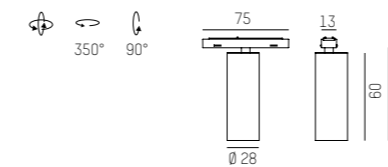

COMPLETE CODE		
RR = REFLECTOR	WW = LIGHT COLOUR	Y = DIMMABLE
24° chrome = 02 38° chrome = 03 24° dark chrome = 08 38° dark chrome = 09	- W2 LED 2700K = 43 PREMIUM CRI>90 - W3 LED 3000K = 49 PREMIUM CRI>90 - W4 LED 4000K = 24 CRI>90	- S switchable = 0 - D DALI dimm. = d

SPOT L EINSATZ / mit Linse oder Reflektor
SPOT L INSERT / with lens or reflector

SYS 11 - 15W	LM
708-00203RRWW06Y	640 - 1130