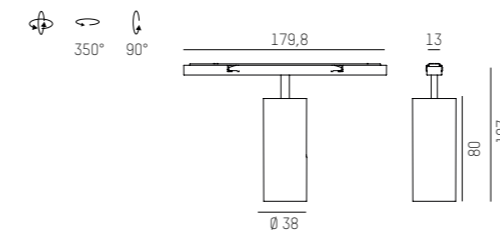

Auf Anfrage auch mit Honeycomb erhältlich / On request also available with honeycomb

COMPLETE CODE				
RR = OPTIC	WW = LIGHT COLOUR	Y = DIMMABLE		
14° lens = 04 24° lens = 05 45° lens = 06	24° chrome = 02 45° chrome = 03	24° dark chrome = 08 45° dark chrome = 09	- W2 LED 2700K = 43 PREMIUM CRI>90 - W3 LED 3000K = 49 PREMIUM CRI>90 - W4 LED 4000K = 24 CRI>90	- S switchable = 0 - D DALI dimm. = d

061