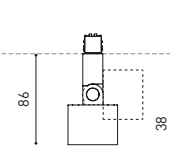

Extended Family

Black Foster Micro_P.10
Black Foster_P.12
Black Foster Surface_P.104

Black Foster Suspension_P.133
Black Foster Micro 24V_P.180
Black Foster Custom_P.242

MORE INFO >>

		+RE	P	CCT	Beam	I	Flux	LOR
BLACK FOSTER 48V Tilt 5	A481-40- Ⓞ -0- | NT | WT | NTMG | -S	10,5W	2700K	38°	700mA	950 lm	92%	
	A481-40- Ⓞ -1- | NT | WT | NTMG | -S	10,5W	3000K	38°	700mA	1050 lm	92%	
	A481-40- Ⓞ -2- | NT | WT | NTMG | -S	10,5W	4000K	38°	700mA	1250 lm	92%	
	A481-41- Ⓞ -0- | NT | WT | NTMG | -S	10,5W	2700K	19°	700mA	950 lm	90%	
	A481-41- Ⓞ -1- | NT | WT | NTMG | -S	10,5W	3000K	19°	700mA	1050 lm	90%	
	A481-41- Ⓞ -2- | NT | WT | NTMG | -S	10,5W	4000K	19°	700mA	1250 lm	90%	

48 V | IP20 | CRI>90 | L90B10 > 102.000 h

Ⓞ	OPTIONS*
1	No DIM
2	DIM DALI

OTHER DIM OPTIONS PLEASE CONSULT

+RE	REF. ENDING	EXAMPLE
∅	Track 48V	A4814011WT
-S	Track 48V Short	A4814011WT-S

FINISHING	Body	Lampshade
NT	NT	N
WT	WT	N
NTMG	NT	MG

BLACK FOSTER 48V TILT 5 SHORT (-S)

VISIBLE LIMIT

MATERIAL | AL | ABS+PC |

RAL » 312

+RE >> THE PRODUCTS FOR THE TRACK 48V SHORT, ADD "-S" AT THE END OF THE SALES REFERENCE (AFTER THE LETTERS WHICH INDICATE THE COLOUR OF THE PRODUCT).

» 288