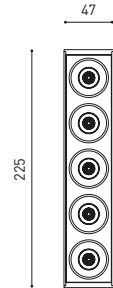

Extended Family

Black Foster Micro\_P.10  
 Black Foster\_P.12  
 Black Foster Surface\_P.104

Black Foster Suspension\_P.133  
 Black Foster Micro 24V\_P.180  
 Black Foster Custom\_P.242

MORE INFO >>

		+RE	P	CCT	Beam	I	Flux	LOR
<b>BLACK FOSTER 48V Tilt 5</b>	A481-40- Ⓞ -0-   NT   WT   NTMG   -S	10,5W	2700K	38°	700mA	950 lm	92%	
	A481-40- Ⓞ -1-   NT   WT   NTMG   -S	10,5W	3000K	38°	700mA	1050 lm	92%	
	A481-40- Ⓞ -2-   NT   WT   NTMG   -S	10,5W	4000K	38°	700mA	1250 lm	92%	
	A481-41- Ⓞ -0-   NT   WT   NTMG   -S	10,5W	2700K	19°	700mA	950 lm	90%	
	A481-41- Ⓞ -1-   NT   WT   NTMG   -S	10,5W	3000K	19°	700mA	1050 lm	90%	
	A481-41- Ⓞ -2-   NT   WT   NTMG   -S	10,5W	4000K	19°	700mA	1250 lm	90%	

48 V | IP20 | CRI>90 | L90B10 > 102.000 h

Ⓞ	OPTIONS*
1	No DIM
2	DIM DALI

OTHER DIM OPTIONS PLEASE CONSULT

+RE	REF. ENDING	EXAMPLE
∅	Track 48V	A4814011WT
-S	Track 48V Short	A4814011WT-S

FINISHING	Body	Lampshade
NT	NT	N
WT	WT	N
NTMG	NT	MG

BLACK FOSTER 48V TILT 5

BLACK FOSTER 48V TILT 5 SHORT (-S)

VISIBLE LIMIT

MATERIAL | AL | ABS+PC |

RAL » 312

+RE >> THE PRODUCTS FOR THE TRACK 48V SHORT, ADD "-S" AT THE END OF THE SALES REFERENCE (AFTER THE LETTERS WHICH INDICATE THE COLOUR OF THE PRODUCT).