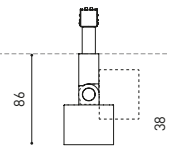

Ⓞ	OPTIONS*
1	No DIM
2	DIM DALI

OTHER DIM OPTIONS PLEASE CONSULT

+RE	REF. ENDING	EXAMPLE
∅	Track 48V	A4814011WT
-S	Track 48V Short	A4814011WT-S

FINISHING	Body	Lampshade
NT	NT	N
WT	WT	N
NTMG	NT	MG

BLACK FOSTER 48V TILT 5