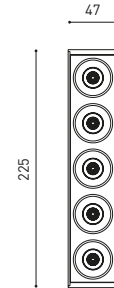

Extended Family

Black Foster Micro\_P.10  
 Black Foster\_P.12  
 Black Foster Surface\_P.104

Black Foster Suspension\_P.133  
 Black Foster Micro 24V\_P.180  
 Black Foster Custom\_P.242

MORE INFO >>

		+RE	P	CCT	Beam	I	Flux	LOR
<b>BLACK FOSTER 48V Tilt 5</b>	A481-40- Ⓞ -0-   NT   WT   NTMG   -S	10,5W	2700K	38°	700mA	950 lm	92%	
	A481-40- Ⓞ -1-   NT   WT   NTMG   -S	10,5W	3000K	38°	700mA	1050 lm	92%	
	A481-40- Ⓞ -2-   NT   WT   NTMG   -S	10,5W	4000K	38°	700mA	1250 lm	92%	
	A481-41- Ⓞ -0-   NT   WT   NTMG   -S	10,5W	2700K	19°	700mA	950 lm	90%	
	A481-41- Ⓞ -1-   NT   WT   NTMG   -S	10,5W	3000K	19°	700mA	1050 lm	90%	
	A481-41- Ⓞ -2-   NT   WT   NTMG   -S	10,5W	4000K	19°	700mA	1250 lm	90%	

48 V | IP20 | CRI>90 | L90B10 > 102.000 h

Ⓞ	OPTIONS*
1	No DIM
2	DIM DALI

OTHER DIM OPTIONS PLEASE CONSULT

+RE	REF. ENDING	EXAMPLE
∅	Track 48V	A4814011WT
-S	Track 48V Short	A4814011WT-S

FINISHING	Body	Lampshade
NT	NT	N
WT	WT	N
NTMG	NT	MG

BLACK FOSTER 48V TILT 5

BLACK FOSTER 48V TILT 5 SHORT (-S)

VISIBLE LIMIT

MATERIAL | AL | ABS+PC |

RAL » 312

+RE >> THE PRODUCTS FOR THE TRACK 48V SHORT, ADD "-S" AT THE END OF THE SALES REFERENCE (AFTER THE LETTERS WHICH INDICATE THE COLOUR OF THE PRODUCT).