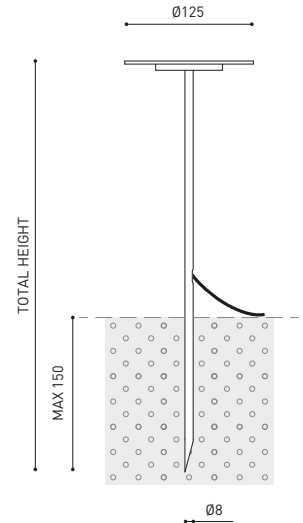

YORU SPIKE

Extended Family
Yoru_P.164

MORE INFO >>

		P	CCT	Flux	LOR
YORU Spike 24V	A475- Ⓞ -0 - 00- WT NT	3W	2700K	400 lm	84%
	A475- Ⓞ -0 - 01- WT NT	3W	3000K	410 lm	84%

24 V | IP65 | CRI>90 | L80B10
+ 60.000h

Ⓞ TOTAL HEIGHT - H

1	400 mm
2	500 mm

OPTIONAL ACCESSORY

Connector IP67 0434-01-67- | N |

Connector IP67 T-Shape 0434-01-68- | N |

For cable Ø3,5-7,5mm, section <1,5mm²

		P	V	D [A x B x C]	
YORU Spike 24V ** Remote Power Supply	NO DIM	0434-01-37	60W	24V	180 x 52 x 30mm
		0433-10-22	100W	24V	295 x 43 x 30mm

POWER [W]	CABLE SECTION [mm ²]	CABLE LENGTH [m]			
		<25	<50	<75	<100
60	0,75	✓	✓	X	X
	1,5	✓	✓	✓	✓
100	0,75	✓	X	X	X
	1,5	✓	✓	✓	X

COLOUR | WT | NT |

MATERIAL | INOX AISI 304 | AL | PC |

RAL » 312

» 288

OUTDOOR