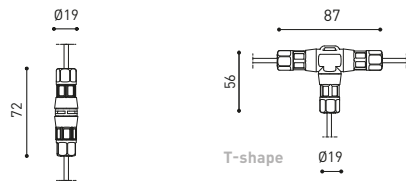

Ⓞ TOTAL HEIGHT - H

1	400 mm
2	500 mm

OPTIONAL ACCESSORY

Connector IP67 0434-01-67- | N |

Connector IP67 T-Shape 0434-01-68- | N |

For cable Ø3,5-7,5mm, section <1,5mm²

		P	V	D [A x B x C]	
YORU Spike 24V ** Remote Power Supply	NO DIM	0434-01-37	60W	24V	180 x 52 x 30mm
		0433-10-22	100W	24V	295 x 43 x 30mm

POWER [W]	CABLE SECTION [mm ²]	CABLE LENGTH [m]			
		<25	<50	<75	<100
60	0,75	✓	✓	X	X
	1,5	✓	✓	✓	✓
100	0,75	✓	X	X	X
	1,5	✓	✓	✓	X

COLOUR | WT | NT |

MATERIAL | INOX AISI 304 | AL | PC |

RAL » 312

» 288

OUTDOOR