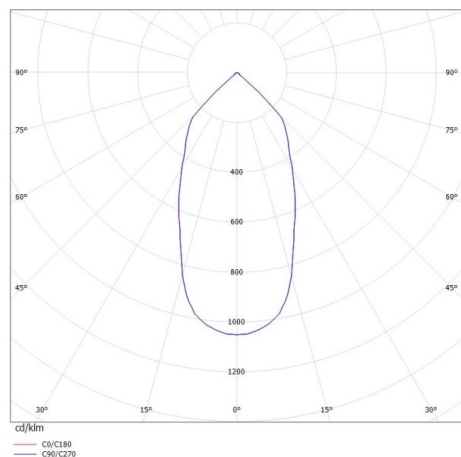

LIGHT DISTRIBUTION CURVE

The values are rated values. Power and luminous flux are initially subject to a tolerance of +/- 10%. Colour temperature tolerance: +/- 150 K. The values apply to an ambient temperature of 25°C unless otherwise specified.