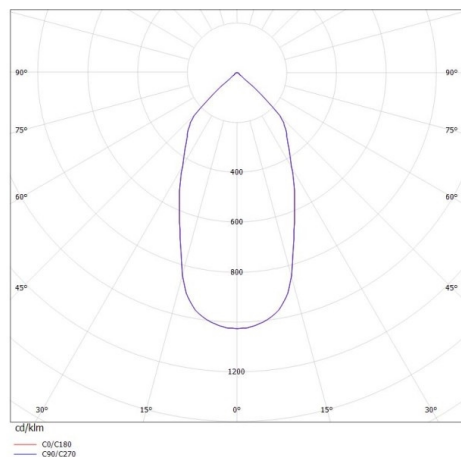

LIGHT DISTRIBUTION CURVE

The values are rated values. Power and luminous flux are initially subject to a tolerance of +/- 10%. Colour temperature tolerance: +/- 150 K. The values apply to an ambient temperature of 25°C unless otherwise specified.