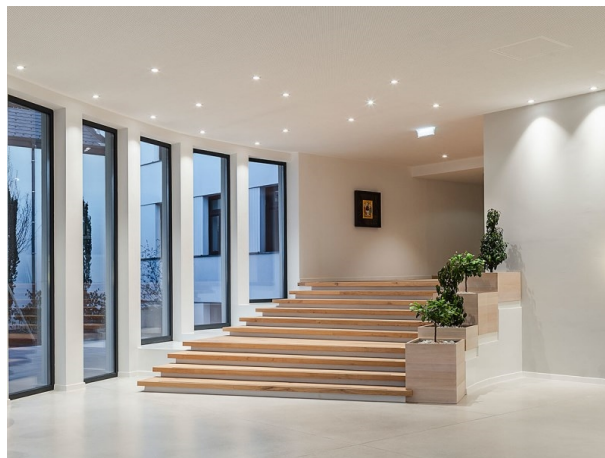

SUNRAY

8-20519505

SUNRAY IV R RECESSED SPOTLIGHT made of aluminium, white, similar to RAL 9003, beam 50°, light output direct, without converter, max. 500/700/1050mA, dimmability: see converter, IP20

DRAWING