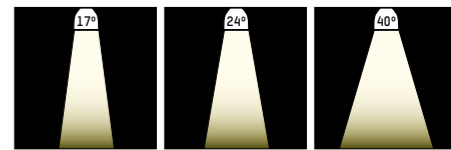

**DIM2
WARM**

Info: Seite / page 536

DARK Reflektor Info: Seite 537
DARK reflector Info: page 537

INHALT / CONTENT

Einbaudownlight aus Aluminiumdruckguss
Feinstrukturlack in Weiß, Schwarz oder Silber matt
BASIC Reflektor in 3 Ausstrahlwinkel
Strahlerelement 355° drehbar und 30° schwenkbar

Aluminium downlighter
Microstructure painting in white, black or silver matt
BASIC reflector in 3 beam angles
355° swiveling and 30° tilting

Incasso in alluminio
Verniciato bianco, nero o grigio opaco
BASIC riflettore in 3 fasci di emissione
Girevole a 355°, orientabile a 30°

Encassé à LED en aluminium
Peinture en microstructure en blanc, noir ou argent mat
BASIC réflecteurs en 3 faisceaux disponibles
Pivotant à 355 et inclinaison de 30°

MOVA Konfigurator: www.moltoluca.com

Detailinfo Smart Bluetooth: Seite/page 532

IP20

Lumenwerte ohne Glas
Lumen values without glass

MOVA S TURN BASIC R

Binning SDCM 3 exkl. Konverter / excl. converter

Power feed	200mA - 8W			350mA - 12W			500mA - 17W		
Order converter not dimm.	24-122360			24-127530n			24-127532n		
Order converter Dali dimm.	24-127490			24-127490			24-127490		
Order conv. BLUETOOTH dimm.	701-1001			701-1001			701-1001		
	lm [w2]	lm [w3]	lm [w4]	lm [w2]	lm [w3]	lm [w4]	lm [w2]	lm [w3]	lm [w4]
495-52C0d12WWXX0	760	850	930	1270	1420	1560	1730	1940	2130
495-52C0d13WWXX0	760	850	930	1270	1420	1560	1730	1940	2130
495-52C0d14WWXX0	760	850	930	1270	1420	1560	1730	1940	2130

ARTIKELNUMMER ERGÄNZEN / COMPLETE CODE

C = COVER	WW = LICHTFARBE/LIGHT COLOUR	XX = FARBE/COLOUR
without glass = 0	LED 2700K = 43 PREMIUM CRI >90	silver matt = 44
with glass = 1	LED 3000K = 49 PREMIUM CRI >90	white = 55
	LED 4000K = 24 CRI >90	black = 66

LED CONVERTER MOVA S TURN BASIC R

Code	Control	Power	Dimensions
24-122360	schaltbar/switchable	for 200mA	L 115 x B 34 x H 19mm
24-127530n	schaltbar/switchable	for 350mA	L 146 x B 44 x H 30mm
24-127532n	schaltbar/switchable	for 500mA	L 146 x B 44 x H 30mm
24-127490	DALI Dimm.	for 300 - 1050mA	L 146 x B 44 x H 30mm
701-1001	SMART BLUETOOTH Dimm.	for 350 - 1200mA	L 129 x B 76 x H 30mm

Einbaudownlight aus Aluminiumdruckguss
Feinstrukturlack in Weiß, Schwarz oder Silber matt
DARK Reflektor in 3 Ausstrahlwinkel
Strahlerelement 355° drehbar und 30° schwenkbar

Die cast Aluminium downlighter
Microstructure painting in white, black or silver matt
DARK reflector in 3 beam angles
355° swiveling and 30° tilting

Incasso in alluminio pressofuso
Verniciato bianco, nero o grigio opaco
DARK riflettore in 3 fasci di emissione
Girevole a 355°, orientabile a 30°

Encassé à LED en aluminium
Peinture en microstructure en blanc, noir ou argent mat
DARK réflecteurs en 3 faisceaux disponibles
Pivotant à 355 et inclinaison de 30°

MOVA Konfigurator: www.moltoluca.com

Detailinfo Smart Bluetooth: Seite/page 532

IP20

Lumenwerte ohne Glas
Lumen values without glass

MOVA S TURN DARK R

Binning SDCM 3 exkl. Konverter / excl. converter