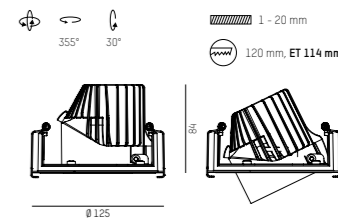

**DIM2
WARM**

Info: Seite / page 536

DARK Reflektor Info: Seite 537
DARK reflector Info: page 537

INHALT / CONTENT

Einbaudownlight aus Aluminiumdruckguss
Feinstrukturlack in Weiß, Schwarz oder Silber matt
BASIC Reflektor in 3 Ausstrahlwinkel
Strahlerelement 355° drehbar und 30° schwenkbar

Aluminium downlighter
Microstructure painting in white, black or silver matt
BASIC reflector in 3 beam angles
355° swiveling and 30° tilting

Incasso in alluminio
Verniciato bianco, nero o grigio opaco
BASIC riflettore in 3 fasci di emissione
Girevole a 355°, orientabile a 30°

Encassé à LED en aluminium
Peinture en microstructure en blanc, noir ou argent mat
BASIC réflecteurs en 3 faisceaux disponibles
Pivotant à 355 et inclinaison de 30°

MOVA Konfigurator: www.moltoluca.com

Detailinfo Smart Bluetooth: Seite/page 532

IP20

Lumenwerte ohne Glas
Lumen values without glass

MOVA S TURN BASIC R

Binning SDCM 3 exkl. Konverter / excl. converter

Power feed	200mA - 8W			350mA - 12W			500mA - 17W		
Order converter not dimm.	24-122360			24-127530n			24-127532n		
Order converter Dali dimm.	24-127490			24-127490			24-127490		
Order conv. BLUETOOTH dimm.	701-1001			701-1001			701-1001		
	lm [w2]	lm [w3]	lm [w4]	lm [w2]	lm [w3]	lm [w4]	lm [w2]	lm [w3]	lm [w4]
495-52C0d12WWXX0	760	850	930	1270	1420	1560	1730	1940	2130
495-52C0d13WWXX0	760	850	930	1270	1420	1560	1730	1940	2130
495-52C0d14WWXX0	760	850	930	1270	1420	1560	1730	1940	2130

ARTIKELNUMMER ERGÄNZEN / COMPLETE CODE

C = COVER	WW = LICHTFARBE/LIGHT COLOUR	XX = FARBE/COLOUR
without glass = 0	LED 2700K = 43 PREMIUM CRI >90	silver matt = 44
with glass = 1	LED 3000K = 49 PREMIUM CRI >90	white = 55
	LED 4000K = 24 CRI >90	black = 66

LED CONVERTER MOVA S TURN BASIC R

Code	Control	Power	Dimensions
24-122360	schaltbar/switchable	for 200mA	L 115 x B 34 x H 19mm
24-127530n	schaltbar/switchable	for 350mA	L 146 x B 44 x H 30mm
24-127532n	schaltbar/switchable	for 500mA	L 146 x B 44 x H 30mm
24-127490	DALI Dimm.	for 300 - 1050mA	L 146 x B 44 x H 30mm
701-1001	SMART BLUETOOTH Dimm.	for 350 - 1200mA	L 129 x B 76 x H 30mm

Einbaudownlight aus Aluminiumdruckguss
Feinstrukturlack in Weiß, Schwarz oder Silber matt
DARK Reflektor in 3 Ausstrahlwinkel
Strahlerelement 355° drehbar und 30° schwenkbar

Die cast Aluminium downlighter
Microstructure painting in white, black or silver matt
DARK reflector in 3 beam angles
355° swiveling and 30° tilting

Incasso in alluminio pressofuso
Verniciato bianco, nero o grigio opaco
DARK riflettore in 3 fasci di emissione
Girevole a 355°, orientabile a 30°

Encassé à LED en aluminium
Peinture en microstructure en blanc, noir ou argent mat
DARK réflecteurs en 3 faisceaux disponibles
Pivotant à 355 et inclinaison de 30°

MOVA Konfigurator: www.moltoluca.com

Detailinfo Smart Bluetooth: Seite/page 532

IP20

Lumenwerte ohne Glas
Lumen values without glass

MOVA S TURN DARK R

Binning SDCM 3 exkl. Konverter / excl. converter