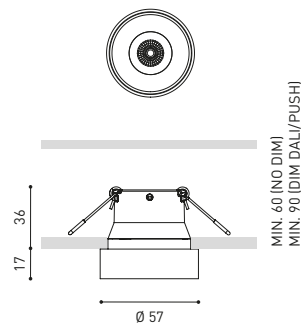

SHOT LIGHT

MORE INFO >>

	P	CCT	Beam	I	Flux	LOR
SHOT LIGHT S Semi Recessed						
A495-0- ① -00- WT NT BG CR NTMG	6W	2700K	18°	500mA	640 lm	89%
A495-0- ① -01- WT NT BG CR NTMG	6W	3000K	18°	500mA	670 lm	89%
A495-0- ① -02- WT NT BG CR NTMG	6W	4000K	18°	500mA	720 lm	89%
A495-0- ① -10- WT NT BG CR NTMG WTW	6W	2700K	40°	500mA	640 lm	89%
A495-0- ① -11- WT NT BG CR NTMG WTW	6W	3000K	40°	500mA	670 lm	89%
A495-0- ① -12- WT NT BG CR NTMG WTW	6W	4000K	40°	500mA	720 lm	89%

220 V~ | IP20 | CRI>90 | L80B10 >60,000h

① *OPTIONS

1	No DIM
2	DIM DALI
3	DIM Push

DIM PHASE CUT & OTHER DIM OPTIONS
PLEASE CONSULT

FINISHING	Body	Lampshade
WT	WT N	
NT	NT N	
BG	BG N	
CR	CR N	
NTMG	NT MG	
WTW	WT W	