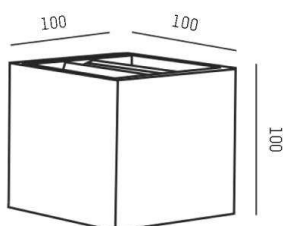

NEXT

472-291008s

NEXT W SURFACE MOUNTED WALL LUMINAIRE made of aluminium, silver matt, similar to RAL 9006, light output direct / indirect, with converter, dimmability: not dimmable, IP54

DRAWING

TECHNICAL DETAILS

System perform. [W]	7
Bulb type	LED
Luminous flux [lm]	210
Colour temp. [K]	3000K
CRI	>90
Converter	with converter
Dimming	not dimmable
Light output	direct / indirect
Voltage [V]	220-240V 50/60Hz
Material	aluminium
Length [mm]	100
Width [mm]	100
Height [mm]	100
Troat [mm]	100
IP protection class	IP54
Voltage class	protection cl. I
Net weight [kg]	0,97
Colour lamp	silver matt
RAL	9006
EAN-Number	9008905898174
Lifetime [h]	L80 B10 20 000
Energy efficiency cl.	E