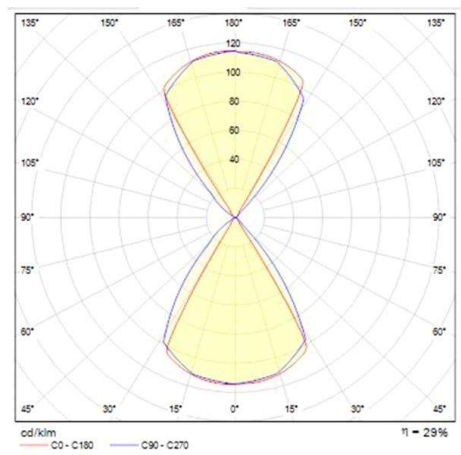

NEXT

472-291008s

NEXT W SURFACE MOUNTED WALL LUMINAIRE made of aluminium, silver matt, similar to RAL 9006, light output direct / indirect, with converter, dimmability: not dimmable, IP54

DRAWING

TECHNICAL DETAILS

System perform. [W]	7
Bulb type	LED
Luminous flux [lm]	210
Colour temp. [K]	3000K
CRI	>90
Converter	with converter
Dimming	not dimmable
Light output	direct / indirect
Voltage [V]	220-240V 50/60Hz
Material	aluminium
Length [mm]	100
Width [mm]	100
Height [mm]	100
Troat [mm]	100
IP protection class	IP54
Voltage class	protection cl. I
Net weight [kg]	0,97
Colour lamp	silver matt
RAL	9006
EAN-Number	9008905898174
Lifetime [h]	L80 B10 20 000
Energy efficiency cl.	E

LIGHT DISTRIBUTION CURVE

The values are rated values. Power and luminous flux are initially subject to a tolerance of +/- 10%. Colour temperature tolerance: +/- 150 K. The values apply to an ambient temperature of 25°C unless otherwise specified.