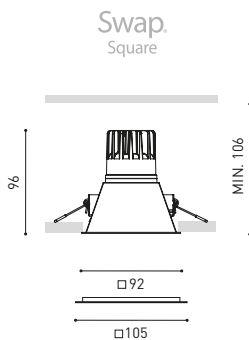

OTHER COLOURS

REFERENCE + A254-30-65- | W | N | IP65 ACCESSORY Square

PRE-ASSEMBLED. NOT SOLD SEPARATELY

COLOUR | W ☐ | R ☐ | G ☐ | Z ☐ | WN ☐ | N ☐ | MATERIAL | AL | PC | PC | RAL >> 132

** OTHER DIM OPTIONS PLEASE CONSULT | COLOURS MAY AFFECT THE LIGHTING PARAMETERS

& >> 288