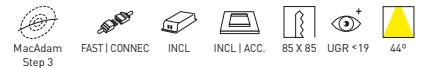

OPTIONAL ACCESSORY

*SWAP IP65

AFFECTS THE LIGHTING PARAMETERS

WHITE · DIRECT REFERENCE	LOR
W65 ☐	85%
W65 ☐ DIM TO WARM	76%