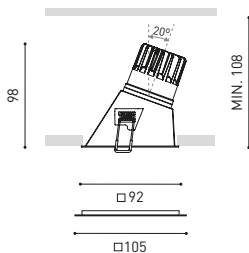

OTHER COLOURS

REFERENCE + A254-30-65- | W | N | IP65 ACCESSORY Square

PRE-ASSEMBLED. NOT SOLD SEPARATELY

Swap Square Asymmetric