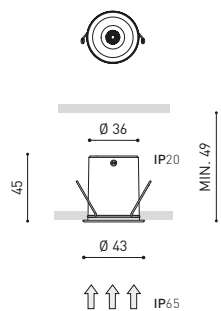

SHOT LIGHT

MORE INFO >>

	P	CCT	Beam	I	Flux	LOR
SHOT LIGHT	A268-01-10- N NMG WMG	2,1W	2700K	19°	700mA	190 lm 90%
	A268-01-11- N NMG WMG	2,1W	3000K	19°	700mA	210 lm 90%
	A268-01-12- N NMG WMG	2,1W	4000K	19°	700mA	250 lm 90%
	A268-01-20- N NMG WMG	2,1W	2700K	38°	700mA	190 lm 92%
	A268-01-21- N NMG WMG	2,1W	3000K	38°	700mA	210 lm 92%
	A268-01-22- N NMG WMG	2,1W	4000K	38°	700mA	250 lm 92%

220
240 V~ | IP20 | CRI>90 | L90B10
>102.000h

EASY INSTALLATION

DRIVER FITS INTO
CUT-OUT DIAMETER

COLOUR | N ■ | NMG ■■ | WMG □□

MATERIAL | AL | ABS+PC

RAL > 312

* DIM OPTIONS PLEASE CONSULT

& > 288

Extended Family
Shot Light Surface_P.110

MORE INFO >>

		P	CCT	Beam	I	Flux	LOR
SHOT LIGHT IP65	A268-02-20- N W NMG WMG	2,1W	2700K	38°	700mA	190 lm	86%
	A268-02-21- N W NMG WMG	2,1W	3000K	38°	700mA	210 lm	86%
	A268-02-22- N W NMG WMG	2,1W	4000K	38°	700mA	250 lm	86%

220
240 V~ | IP65 | CRI>90 | L90B10 > 102.000h

EASY INSTALLATION

DRIVER FITS INTO
CUT-OUT DIAMETER

COLOUR | N ■ | W □ | NMG ■■ | WMG □□ |

MATERIAL | AL | ABS+PC |

RAL » 312

* DIM OPTIONS PLEASE CONSULT | "THE INVISIBLE BLACK" IS ONLY AVAILABLE FOR N, NMG & WMG COLOURS