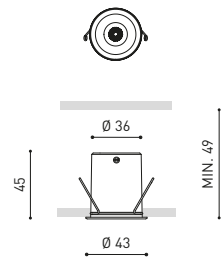

SHOT LIGHT

MORE INFO >>

	P	CCT	Beam	I	Flux	LOR
SHOT LIGHT	A268-01-10- N NMG WMG	2,1W	2700K	19°	700mA	190 lm 90%
	A268-01-11- N NMG WMG	2,1W	3000K	19°	700mA	210 lm 90%
	A268-01-12- N NMG WMG	2,1W	4000K	19°	700mA	250 lm 90%
	A268-01-20- N NMG WMG	2,1W	2700K	38°	700mA	190 lm 92%
	A268-01-21- N NMG WMG	2,1W	3000K	38°	700mA	210 lm 92%
	A268-01-22- N NMG WMG	2,1W	4000K	38°	700mA	250 lm 92%

220
240 V~ | IP20 | CRI>90 | L90B10
>102.000h

EASY INSTALLATION

DRIVER FITS INTO
CUT-OUT DIAMETER

COLOUR | N ■ | NMG ■■ | WMG □□

MATERIAL | AL | ABS+PC

RAL > 312

* DIM OPTIONS PLEASE CONSULT

& > 288

Extended Family
Shot Light Surface_P.110

MORE INFO >>

		P	CCT	Beam	I	Flux	LOR
SHOT LIGHT IP65	A268-02-20- N W NMG WMG	2,1W	2700K	38°	700mA	190 lm	86%
	A268-02-21- N W NMG WMG	2,1W	3000K	38°	700mA	210 lm	86%
	A268-02-22- N W NMG WMG	2,1W	4000K	38°	700mA	250 lm	86%

220
240 V~ | IP65 | CRI>90 | L90B10 > 102.000h

EASY INSTALLATION

DRIVER FITS INTO
CUT-OUT DIAMETER

COLOUR | N ■ | W □ | NMG ■■ | WMG □□ |

MATERIAL | AL | ABS+PC |

RAL » 312

* DIM OPTIONS PLEASE CONSULT | "THE INVISIBLE BLACK" IS ONLY AVAILABLE FOR N, NMG & WMG COLOURS