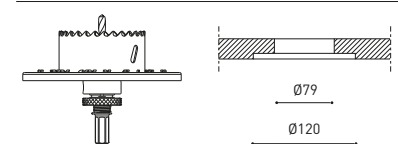

220 V~ | IP20 | CRI>90 | L90B10 >55.000h

* DIM PHASE CUT & OTHER DIM OPTIONS PLEASE CONSULT

		P	CCT	I	Flux	LOR
SHOT LIGHT M 1 Asymmetric Trimless	A298-11-10- N W	5W	2700K	150mA	675 lm	83%
	A298-11-11- N W	5W	3000K	150mA	700 lm	83%
	A298-11-12- N W	5W	4000K	150mA	710 lm	83%
SHOT LIGHT M 2 Asymmetric Trimless	A298-12-10- N W	6,5W	2700K	200mA	910 lm	83%
	A298-12-11- N W	6,5W	3000K	200mA	940 lm	83%
	A298-12-12- N W	6,5W	4000K	200mA	960 lm	83%
	A298-12-30- N W	6,5W	2700K	200mA	910 lm	83%
	A298-12-31- N W	6,5W	3000K	200mA	940 lm	83%
	A298-12-32- N W	6,5W	4000K	200mA	960 lm	83%
SHOT LIGHT M 3 Asymmetric Trimless	A298-13-10- N W	10,3W	2700K	300mA	1230 lm	83%
	A298-13-11- N W	10,3W	3000K	300mA	1280 lm	83%
	A298-13-12- N W	10,3W	4000K	300mA	1300 lm	83%
	A298-13-30- N W	10,3W	2700K	300mA	1230 lm	83%
	A298-13-31- N W	10,3W	3000K	300mA	1280 lm	83%
	A298-13-32- N W	10,3W	4000K	300mA	1300 lm	83%

220 V~ | IP20 | CRI>90 | L90B10 >55.000h

* DIM PHASE CUT & OTHER DIM OPTIONS PLEASE CONSULT

ACCESSORY

SHOT LIGHT M Asymmetric Trimless Accessory A298-10-00**

** MANDATORY FOR INSTALLATION

OPTIONAL ACCESSORIES

SHOT LIGHT M High Chromatic LED > 281

NOT SOLD SEPARATELY | AFFECTS THE LIGHTING PARAMETERS

TRIMLESS TOOL D79 X D120mm A478-00-05

COLOUR | N ■ | W □ |

MATERIAL | AL | ABS+PC |

RAL > 312

COLOURS MAY AFFECT THE LIGHTING PARAMETERS
"THE INVISIBLE BLACK" IS ONLY AVAILABLE FOR N COLOUR