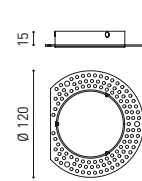

220 V~ | IP20 | CRI>90 | L90B10 >55.000h

* DIM PHASE CUT & OTHER DIM OPTIONS PLEASE CONSULT

		P	CCT	I	Flux	LOR
SHOT LIGHT M 1 Asymmetric Trimless	A298-11-10- N W	5W	2700K	150mA	675 lm	83%
	A298-11-11- N W	5W	3000K	150mA	700 lm	83%
	A298-11-12- N W	5W	4000K	150mA	710 lm	83%
SHOT LIGHT M 2 Asymmetric Trimless	A298-12-10- N W	6,5W	2700K	200mA	910 lm	83%
	A298-12-11- N W	6,5W	3000K	200mA	940 lm	83%
	A298-12-12- N W	6,5W	4000K	200mA	960 lm	83%
	A298-12-30- N W	6,5W	2700K	200mA	910 lm	83%
	A298-12-31- N W	6,5W	3000K	200mA	940 lm	83%
	A298-12-32- N W	6,5W	4000K	200mA	960 lm	83%
SHOT LIGHT M 3 Asymmetric Trimless	A298-13-10- N W	10,3W	2700K	300mA	1230 lm	83%
	A298-13-11- N W	10,3W	3000K	300mA	1280 lm	83%
	A298-13-12- N W	10,3W	4000K	300mA	1300 lm	83%
	A298-13-30- N W	10,3W	2700K	300mA	1230 lm	83%
	A298-13-31- N W	10,3W	3000K	300mA	1280 lm	83%
	A298-13-32- N W	10,3W	4000K	300mA	1300 lm	83%

220 V~ | IP20 | CRI>90 | L90B10 >55.000h

* DIM PHASE CUT & OTHER DIM OPTIONS PLEASE CONSULT

ACCESSORY

SHOT LIGHT M Asymmetric Trimless Accessory A298-10-00**

** MANDATORY FOR INSTALLATION

OPTIONAL ACCESSORIES

SHOT LIGHT M High Chromatic LED > 281

NOT SOLD SEPARATELY | AFFECTS THE LIGHTING PARAMETERS

TRIMLESS TOOL D79 X D120mm A478-00-05

COLOUR | N ■ | W □ |

MATERIAL | AL | ABS+PC |

RAL > 312

COLOURS MAY AFFECT THE LIGHTING PARAMETERS
"THE INVISIBLE BLACK" IS ONLY AVAILABLE FOR N COLOUR