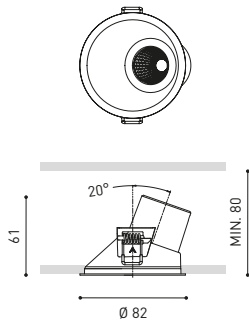

SHOT LIGHT

MORE INFO >>

MORE INFO >>

		P	CCT	I	Flux	LOR
SHOT LIGHT M 1 Asymmetric	A297-11-10- N W	5W	2700K	150mA	675 lm	83%
	A297-11-11- N W	5W	3000K	150mA	700 lm	83%
	A297-11-12- N W	5W	4000K	150mA	710 lm	83%
SHOT LIGHT M 2 Asymmetric	A297-12-10- N W	6,5W	2700K	200mA	910 lm	83%
	A297-12-11- N W	6,5W	3000K	200mA	940 lm	83%
	A297-12-12- N W	6,5W	4000K	200mA	960 lm	83%
	A297-12-30- N W	6,5W	2700K	200mA	910 lm	83%
	A297-12-31- N W	6,5W	3000K	200mA	940 lm	83%
	A297-12-32- N W	6,5W	4000K	200mA	960 lm	83%
SHOT LIGHT M 3 Asymmetric	A297-13-10- N W	10,3W	2700K	300mA	1230 lm	83%
	A297-13-11- N W	10,3W	3000K	300mA	1280 lm	83%
	A297-13-12- N W	10,3W	4000K	300mA	1300 lm	83%
	A297-13-30- N W	10,3W	2700K	300mA	1230 lm	83%
	A297-13-31- N W	10,3W	3000K	300mA	1280 lm	83%
	A297-13-32- N W	10,3W	4000K	300mA	1300 lm	83%

220 V~ | IP20 | CRI>90 | L90B10 >55.000h

* DIM PHASE CUT & OTHER DIM OPTIONS PLEASE CONSULT

		P	CCT	I	Flux	LOR
SHOT LIGHT M 1 Asymmetric Trimless	A298-11-10- N W	5W	2700K	150mA	675 lm	83%
	A298-11-11- N W	5W	3000K	150mA	700 lm	83%
	A298-11-12- N W	5W	4000K	150mA	710 lm	83%
SHOT LIGHT M 2 Asymmetric Trimless	A298-12-10- N W	6,5W	2700K	200mA	910 lm	83%
	A298-12-11- N W	6,5W	3000K	200mA	940 lm	83%
	A298-12-12- N W	6,5W	4000K	200mA	960 lm	83%
	A298-12-30- N W	6,5W	2700K	200mA	910 lm	83%
	A298-12-31- N W	6,5W	3000K	200mA	940 lm	83%
	A298-12-32- N W	6,5W	4000K	200mA	960 lm	83%
SHOT LIGHT M 3 Asymmetric Trimless	A298-13-10- N W	10,3W	2700K	300mA	1230 lm	83%
	A298-13-11- N W	10,3W	3000K	300mA	1280 lm	83%
	A298-13-12- N W	10,3W	4000K	300mA	1300 lm	83%
	A298-13-30- N W	10,3W	2700K	300mA	1230 lm	83%
	A298-13-31- N W	10,3W	3000K	300mA	1280 lm	83%
	A298-13-32- N W	10,3W	4000K	300mA	1300 lm	83%

SHOT LIGHT M High Chromatic LED > 281

NOT SOLD SEPARATELY | AFFECTS THE LIGHTING PARAMETERS

TRIMLESS TOOL D79 X D120mm A478-00-05

COLOUR | N ■ | W □ |

MATERIAL | AL | ABS+PC |

RAL > 312

COLOURS MAY AFFECT THE LIGHTING PARAMETERS
"THE INVISIBLE BLACK" IS ONLY AVAILABLE FOR N COLOUR