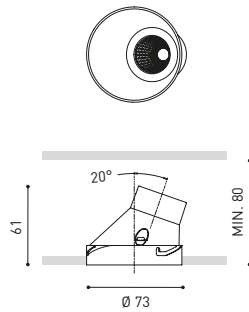

SHOT LIGHT

MORE INFO >>

MORE INFO >>

		P	CCT	I	Flux	LOR
SHOT LIGHT M 1 Asymmetric	A297-11-10- N W	5W	2700K	150mA	675 lm	83%
	A297-11-11- N W	5W	3000K	150mA	700 lm	83%
	A297-11-12- N W	5W	4000K	150mA	710 lm	83%
SHOT LIGHT M 2 Asymmetric	A297-12-10- N W	6,5W	2700K	200mA	910 lm	83%
	A297-12-11- N W	6,5W	3000K	200mA	940 lm	83%
	A297-12-12- N W	6,5W	4000K	200mA	960 lm	83%
	A297-12-30- N W	6,5W	2700K	200mA	910 lm	83%
	A297-12-31- N W	6,5W	3000K	200mA	940 lm	83%
	A297-12-32- N W	6,5W	4000K	200mA	960 lm	83%
SHOT LIGHT M 3 Asymmetric	A297-13-10- N W	10,3W	2700K	300mA	1230 lm	83%
	A297-13-11- N W	10,3W	3000K	300mA	1280 lm	83%
	A297-13-12- N W	10,3W	4000K	300mA	1300 lm	83%
	A297-13-30- N W	10,3W	2700K	300mA	1230 lm	83%
	A297-13-31- N W	10,3W	3000K	300mA	1280 lm	83%
	A297-13-32- N W	10,3W	4000K	300mA	1300 lm	83%

220 V~ | IP20 | CRI>90 | L90B10 >55.000h

* DIM PHASE CUT & OTHER DIM OPTIONS PLEASE CONSULT

		P	CCT	I	Flux	LOR
SHOT LIGHT M 1 Asymmetric Trimless	A298-11-10- N W	5W	2700K	150mA	675 lm	83%
	A298-11-11- N W	5W	3000K	150mA	700 lm	83%
	A298-11-12- N W	5W	4000K	150mA	710 lm	83%
SHOT LIGHT M 2 Asymmetric Trimless	A298-12-10- N W	6,5W	2700K	200mA	910 lm	83%
	A298-12-11- N W	6,5W	3000K	200mA	940 lm	83%
	A298-12-12- N W	6,5W	4000K	200mA	960 lm	83%
	A298-12-30- N W	6,5W	2700K	200mA	910 lm	83%
	A298-12-31- N W	6,5W	3000K	200mA	940 lm	83%
	A298-12-32- N W	6,5W	4000K	200mA	960 lm	83%
SHOT LIGHT M 3 Asymmetric Trimless	A298-13-10- N W	10,3W	2700K	300mA	1230 lm	83%
	A298-13-11- N W	10,3W	3000K	300mA	1280 lm	83%
	A298-13-12- N W	10,3W	4000K	300mA	1300 lm	83%
	A298-13-30- N W	10,3W	2700K	300mA	1230 lm	83%
	A298-13-31- N W	10,3W	3000K	300mA	1280 lm	83%
	A298-13-32- N W	10,3W	4000K	300mA	1300 lm	83%

220 V~ | IP20 | CRI>90 | L90B10 >55.000h

* DIM PHASE CUT & OTHER DIM OPTIONS PLEASE CONSULT

ACCESSORY

SHOT LIGHT M Asymmetric Trimless Accessory A298-10-00**

** MANDATORY FOR INSTALLATION

OPTIONAL ACCESSORIES