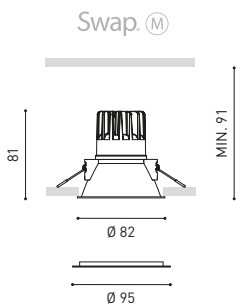

OPTIONAL ACCESSORIES

*SWAP IP65

AFFECTS THE LIGHTING PARAMETERS

WHITE - DIRECT REFERENCE	LOR
W65 ☐	81%
W65 ☐ DIM TO WARM	76%

OTHER COLOURS

REFERENCE + A212-20-65- | W | N | IP65 ACCESSORY M

PRE-ASSEMBLED. NOT SOLD SEPARATELY

FLAT SPRING ACCESSORY

A212-00-00

ACCESSORY FOR CONCRETE CEILINGS. NOT PRE-ASSEMBLED. SELF-INSTALLATION KIT TOGETHER WITH THE PRODUCT.

↑↑↑ *IP65

COLOUR | W ☐ | R ☐ | G ☐ | Z ☐ | WN ☐ | N ☐ | MATERIAL | AL ☐ | PC ☐ | PC ☐ | RAL ☐ » 312

** OTHER DIM OPTIONS PLEASE CONSULT | COLOURS MAY AFFECT THE LIGHTING PARAMETERS

» 288