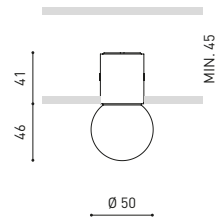

220 V~ | 240 V~ | DRIVER MUST BE PLACED ON REMOTE | DIM PHASE CUT & OTHER DIM OPTIONS PLEASE CONSULT ⓘ >> 282

ACCESSORY

ALASKA Trimless Accessory** A401-10-00

MANDATORY FOR INSTALLATION

OPTIONAL ACCESSORY

TRIMLESS TOOL D43 X D70mm A478-00-02

OPTION A

OPTION B

COLOUR | N ■ | MATERIAL | AL | OPTICAL GLASS |

RAL ⓘ >> 312

OTHER CCT OPTIONS PLEASE CONSULT

ⓘ >> 288