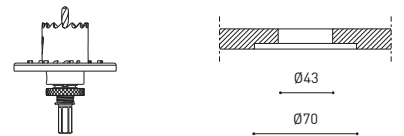

220 V~ | 240 V~ | DRIVER MUST BE PLACED ON REMOTE | DIM PHASE CUT & OTHER DIM OPTIONS PLEASE CONSULT ⓘ >> 282

ACCESSORY

ALASKA Trimless Accessory** A401-10-00

MANDATORY FOR INSTALLATION

OPTIONAL ACCESSORY

TRIMLESS TOOL D43 X D70mm A478-00-02

OPTION A

OPTION B

COLOUR | N ■ | MATERIAL | AL | OPTICAL GLASS |

RAL ⓘ >> 312

OTHER CCT OPTIONS PLEASE CONSULT

ⓘ >> 288