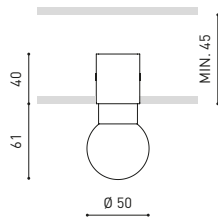

220 V~ | 240 V~ | DRIVER MUST BE PLACED ON REMOTE | DIM PHASE CUT & OTHER DIM OPTIONS PLEASE CONSULT ⓘ >> 282

ACCESSORY

ALASKA Trimless Accessory** A401-10-00

MANDATORY FOR INSTALLATION

OPTIONAL ACCESSORY

TRIMLESS TOOL D43 X D70mm A478-00-02

OPTION A

OPTION B

COLOUR | N ■ | MATERIAL | AL | OPTICAL GLASS |

RAL ⓘ >> 312

OTHER CCT OPTIONS PLEASE CONSULT

ⓘ >> 288